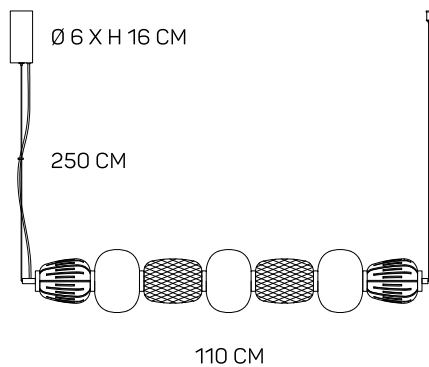

PEARL 7

LOOM[®]
DESIGN

TEKSTLIKE BEADS ON A STRING, THE LAMP PRESENTS ITSELF DECORATIVE, EXCLUSIVE AND CLASSIC AT THE SAME TIME. PEARL IS WITH BUILT-IN LED, SUSPENSION IN CHROME OR MATTE GOLD, THE GLASSES ARE HAND-BLOWN.

BEAUTIFUL HORIZONTAL SUSPENSION LAMP
L 110 X Ø 17 CM
CABLE 250 CM
LED 42W
2700 K
5131 LUMEN
CANOPY H 16 X Ø 6 CM
CABLE LENGTH 250 CM

INGRESS PROTECTION: IP20
TRIAC DIMMABLE
POWER SUPPLY INCLUDED

GREY, OPAL, CHROME NO. 838-001
AMBER, OPAL, GOLD NO-838-002