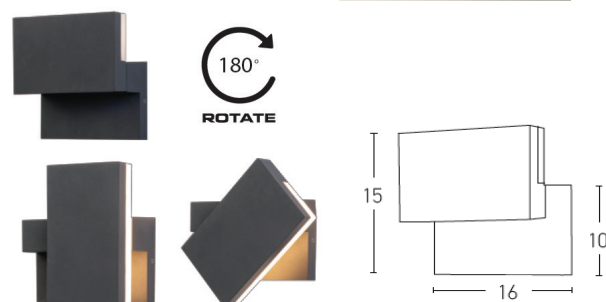

### E199 Wall lamp

Build in Led:	9W LED, 3000K, 90Lumen/W
Voltage:	220-240V
Operating Frequency:	50-60Hz
IP:	IP65
Class:	I
Material:	Aluminium-PC Diffuser
Color:	Graphite
Length:	16cm
Height:	15cm
Width:	7.8cm
Special Feature:	180° Rotate
Net Weight:	1.01Kg

## Description

Wall lamp made by Aluminium-PC Diffuser in Graphite color.

LED  
LIGHTING

IP 65

5213007836090

CE

PRODUCT DATA SHEET