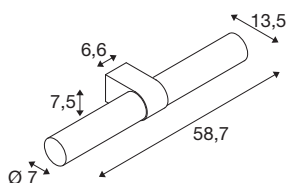

LYGANT double

wall-mounted light, 3000K, 11W, black

The LYGANT wall-mounted light brings modern, elegant and exclusive SLV design to every bathroom. The premium stainless steel-finished, two-lamp version is available in four trendsetting colours. The opaque internal diffuser emits a warm-white (3000K), colour-neutral light (CRI>90) via the transparent glass shade with lines to create a feel-good oasis in any room. Thanks to its IP44 protection class, the LYGANT is naturally also protected against water spray.

TECHNICAL DATA

Item no.	1007618
IP Code	IP44
Assembly	Surface
Assembly details	Wall
Primary nominal voltage	220-240V ~50/60Hz
Secondary power / voltage	500 mA
Safety class	I
Wattage	11 W
Minimum ambient temperature	-20 °C
Maximum ambient temperature	35 °C
Number of luminaires at LS B16A	74
Number of luminaires at LS C16A	149
Level of inrush current	15 A
Duration of inrush current	100 µs
Stroboscopic effect (SVM)	0.02
Lumen	800 lm
Colour temperature	3000 Kelvin
Color	black
CRI	90
LXXBXX data	L70B50
Service life	30000 h
Risk Group	0

Light Source

1807498	
---------	-----------------------------------------------------------------------------------

Length	13.5 cm
Width	7.5 cm
Height	58.7 cm
Net weight	2.2 kg
Gross weight	2.354 kg
BIG WHITE Page	325