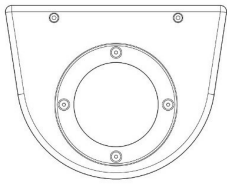

#### Dimensions

Width:	18 cm	Hole Diameter:	-
Height:	18 cm	Hole Depth:	-
Length:	-	Net weight:	4,7 Kg
Depth:	14		
Diameter:	-		

#### Device Specifications

Type of emission:	direct/indirect	Power cable length:	-	Driver:	included
Power:	24W	Steel cable length:	-	Power supply assembly:	internal
Light output:	1237lm	Glow Wire Test:	-	Power supply:	electronic power supply
Beam angle:	-	Impact Resistance:	-	Type of dimming:	-
				Voltage:	230V

technical drawing

Dimensions

Width: 18 cm  
Height: 18 cm  
Length: -  
Depth: 14  
Diameter: -

Hole Diameter: -  
Hole Depth: -  
Net weight: 4,7 Kg

photometrics data

**Koala 1444/GR**

design emiliana martinelli, 2019