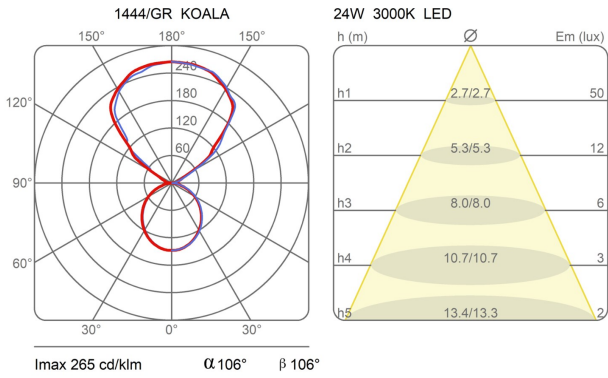

#### Dimensions

Width:	18 cm	Hole Diameter:	-
Height:	18 cm	Hole Depth:	-
Length:	-	Net weight:	4,7 Kg
Depth:	14		
Diameter:	-		

#### Light Source

Watt:	2 x 10W
Lumen:	2 x 1000 lm (2000 lm)
Light Source:	led
CRI:	>80
duration:	50000
CCT:	2700K
Energy degree:	A++

#### Device Specifications

Type of emission:	direct/indirect	Power cable length:	-	Driver:	included
Power:	24W	Steel cable length:	-	Power supply assembly:	internal
Light output:	1237lm	Glow Wire Test:	-	Power supply:	electronic power supply
Beam angle:	-	Impact Resistance:	-	Type of dimming:	-
				Voltage:	230V

technical drawing

Dimensions

Width: 18 cm  
Height: 18 cm  
Length: -  
Depth: 14  
Diameter: -

Hole Diameter: -  
Hole Depth: -  
Net weight: 4,7 Kg

photometrics data

**Koala 1444/GR**

design emiliana martinelli, 2019