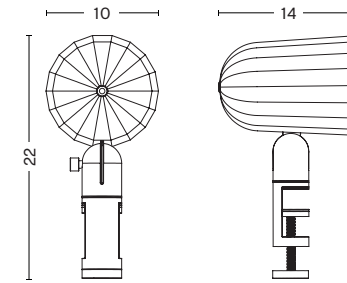

- NOC CLAMP -

**MATERIALS**

LAMP STEM AND CLAMP / Machined aluminium

LAMP SHADE / Die cast aluminium

CORD / Silicone cable 300 cm

Please note that the cable is black for the dark grey and red versions and white for the off white version.

**LIGHT SOURCE**

LED E14 (A15), 5,5W

Inline switch

- NOC CLAMP -

**DIMENSIONS**

W10 x D14 x H22 cm

**COLOURS**

DARK GREY

Inline switch

- NOC WALL -

**DIMENSIONS**

NOC WALL  
W11 x D22 x H14 cm

NOC WALL BUTTON  
W11,8 x D22 x H14 cm

**COLOURS**

DARK GREY

OFF WHITE