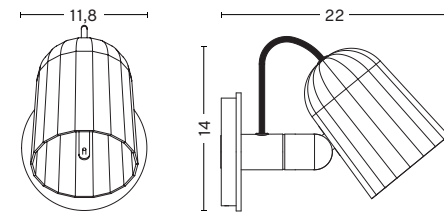

LAMP SHADE / Die cast aluminium

CORD / Silicone cable 200 cm

Please note that the cable is black for the dark grey and red versions and white for the off white version.

**LIGHT SOURCE**

LED E14 (A15), 5,5W

Inline switch

- NOC WALL -

**DIMENSIONS**

NOC WALL  
W11 x D22 x H14 cm

NOC WALL BUTTON  
W11,8 x D22 x H14 cm

**COLOURS**

DARK GREY

OFF WHITE