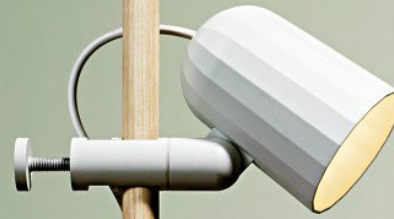

## NOC CLAMP

Noc is a universal clamp light with a faceted die cast aluminium shade. Its machined aluminium stem and clamp offers two points of adjustment and can be used on table tops, shelves and headboards.

- NOC CLAMP -

**MATERIALS**

LAMP STEM AND CLAMP / Machined aluminium

LAMP SHADE / Die cast aluminium

CORD / Silicone cable 300 cm

Please note that the cable is black for the dark grey and red versions and white for the off white version.

## NOC WALL

Noc Wall is an adaptable die-cast aluminium wall light with a faceted shade and a smooth powder coat finish. The rotating mechanism provides two points of adjustment and the main light is fixed into the wall-mounted bracket allowing the cable to hang freely from the light to be plugged into a wall socket. Noc Wall is a versatile light for every day use in both domestic and commercial settings. It is supplied with a bulb and a two-metre cable with inline switch.

Noc Wall is also available as Noc Wall Button, featuring a toggle switch on the wall base. Noc Wall is available in dark grey and off white.

- NOC WALL -

**MATERIALS**

LAMP STEM AND CLAMP / Machined aluminium