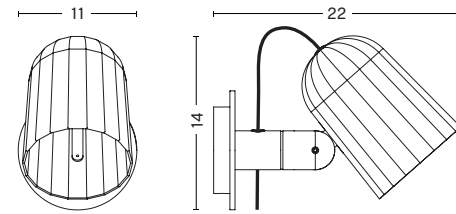

LAMP SHADE / Die cast aluminium

CORD / Silicone cable 200 cm

Please note that the cable is black for the dark grey and red versions and white for the off white version.

**LIGHT SOURCE**

LED E14 (A15), 5,5W

Inline switch

- NOC WALL -

**DIMENSIONS**

NOC WALL  
W11 x D22 x H14 cm

NOC WALL BUTTON  
W11,8 x D22 x H14 cm

**COLOURS**

DARK GREY

OFF WHITE