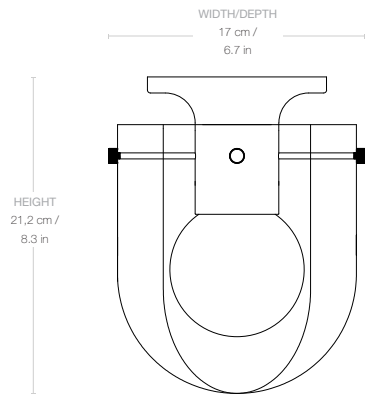

Materials & Finishes

SHADE FINISH Smoke Glass, Coral Glass

BASE FINISH

Antique Brass

Dimensions

LAMP WIDTH	17 cm / 6.7 in
LAMP DEPTH	17 cm / 6.7 in
LAMP HEIGHT	21,2 / 8.3 in
SHADE WIDTH	16 cm / 6.2 in
SHADE DEPTH	16 cm / 6.2 in
SHADE HEIGHT	18 cm / 7 in
BASE WIDTH	12 cm / 4.7 in
BASE DEPTH	12 cm / 4.7 in
BASE HEIGHT	10 cm / 3.9 in

Weight

TOTAL WEIGHT	1,7 kg / 3.7 lbs
SHADE WEIGHT	1,2 kg / 2.6 lbs
BASE WEIGHT	0,5 kg / 1.1 lbs

Number of parcels	1
PACKAGING LENGTH	43 cm / 16.9 in
PACKAGING WIDTH	21,5 cm / 8.5 in
PACKAGING HEIGHT	27,5 cm / 10.8 in
PACKAGING WEIGHT	1,6 kg / 3.5 lbs
GROSS WEIGHT	3,3 kg / 7.2 lbs