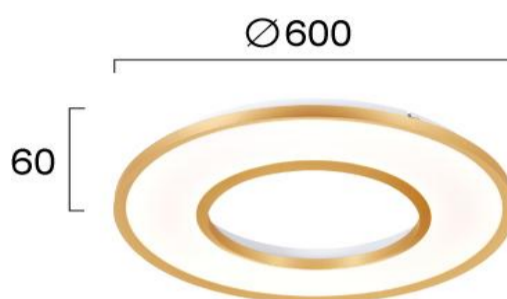

Product Datasheet

Code	4336900
Description	Ceiling Light without Spot Valeria
Family	VALERIA
Type	CEILING
Type of Lamp	LED module
Watt	36W
Volt	220-240V AC
Hertz	50-60 Hz
Class	Class I
IP	IP20
Environment	Indoor
Color	BRUSHED GOLD
Material	ALUMINIUM/ELECTROSTATIC PAINTED STEEL/ ACRYLIC
Length	D:600
Height	H:60
Width	
Kelvin	3000K
Lumen	2285Lm
Beam Angle	Beam Angle 120*/CRI 97
Dimmable	Non-Dimmable