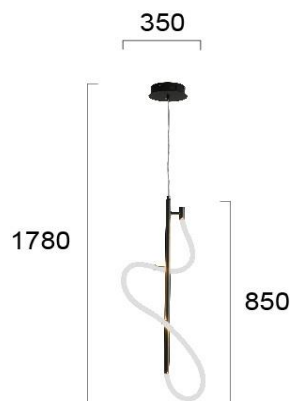

Product Datasheet

Code	4251301
Description	Pendant Lamp Black ANNETE
Family	ANNETE
Type	PENDANT
Type of Lamp	LED module
Watt	30W
Volt	220-240 VAC
Hertz	50-60 Hz
Class	Class II
IP	IP20
Environment	Indoor
Color	BLACK
Material	ELECTROSTATIC PAINTED STEEL/SILICON
Length	L:350
Height	H:1780
Width	
Kelvin	3000K
Lumen	2400 Lm
Beam Angle	CRI>80
Dimmable	Non-Dimmable