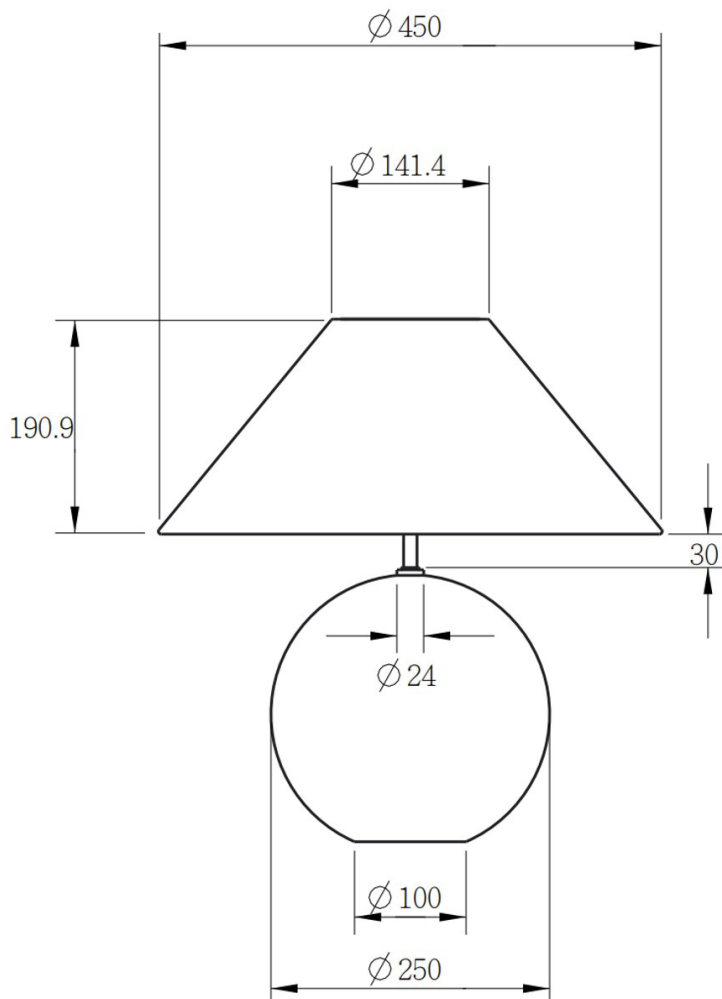

Technical documentation

Product information

Art. No: 6846

Product name: Table lamp Iris 45

Material: Glass, textile, metal

Gross Weight: 1pc/4,7kgs

Environment: Indoor

Cable: Textile cable 200 cm

Classification: Class II Max 60W

Voltage: 220-240V 50-60Hz

Light source: 1xE27 Max 60W

Country of origin: China

Dimensions

Technical documentation

Components

parts	Technical Specification	Note
power supply cord	H03VV-F 3x0.5-0.75	5018928
switch	2x2A, 250V-T55	XH-303, XH-304
plug	AC-250V, 2.5A	EN61058-1
lampholder	2A, T210°C	EN IEC60238