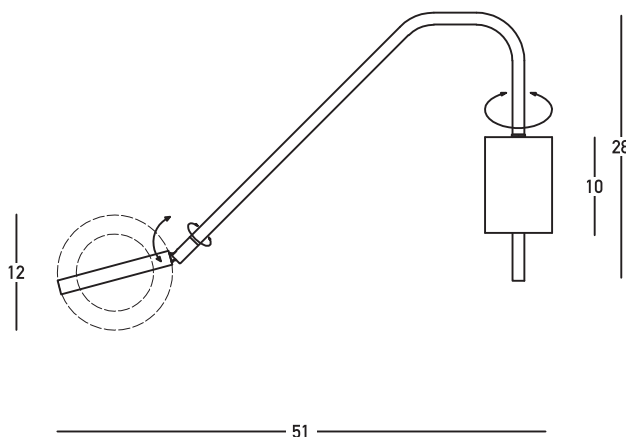

# Product Data Sheet

Date: 16/01/2023  
[www.zambelislights.gr](http://www.zambelislights.gr)

Code 22043

Color: White Matte  
 Gold Matte Lighting Ring

## Indoor Lighting

|                     |                             |
|---------------------|-----------------------------|
| Power               | 7W                          |
| Voltage             | 220-240V                    |
| Operating Frequency | 50/60Hz                     |
| Color Temperature   | 3000K                       |
| Lumen               | 780Lm                       |
| Cri                 | 80                          |
| Dimensions          | L: 51cm W: 12cm H: 28cm     |
| Base                | ØL: 3.5cm W: 7cm H: 10cm    |
| Dimmable Triac      | <input type="radio"/>       |
| Material            | Metal-Aluminum-Acrylic      |
| Special Feature     | Movable Arm<br>Movable Ring |
| Profile             | W: 2cm H: 1.5cm             |

## Description

Wall LED light made of metal, aluminum and acrylic, in a white matte finishing with a gold matte finishing lighting ring.

5213010018605

[www.zambelislights.gr](http://www.zambelislights.gr) | [www.zambelislights.com](http://www.zambelislights.com)