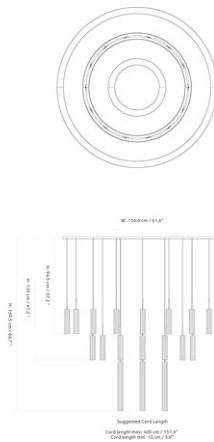

TUBULAIRE CHANDELIER
ALUMINIUM, BRONZED - EU / UK - 38 PENDANTS
Designed by *Kroeyer-Saetter-Lassen*

A visually striking lighting designed engineered for a range of spaces, the Tubulaire Chandelier combines industrial charm with a sleek and modern design. Holding between 6, 28 or 38 pendant lights in reeded, anodised aluminium with a bronzed brass surface finish, it delivers downward, mood-setting light, elevating the overall ambiance and contributing to a modern aesthetic.

SKU	71217-001164	COUNTRY OF ORIGIN	CN
EAN	5709262233847	MATERIALS	Steel, Aluminium
DESIGNER	Kroeyer-Saetter-Lassen	TESTS & CERTIFICATIONS	CE Certified ETL certified
PRODUCT TYPE	Chandelier	CO2e	For any inquiries, please contact your local Sales representative
ENVIRONMENT	Indoor	WARRANTY	2 years (Download)
		CARE INSTRUCTIONS	Finish

TUBULAIRE CHANDELIER
ALUMINIUM, BRONZED - EU / UK - 38 PENDANTS
Designed by *Kroeyer-Saetter-Lassen*

Technical Specifications

DIMENSIONS
Product Height: 169.5 cm
Product Width: 156.6 cm
Product Depth: 156.6 cm
Product Diameter - Ø: 156.6, cm

WEIGHT
47.9, kg

PACKAGING TYPE
Brown Box

PACKAGING MEASUREMENTS
H x W x D
x x

PRODUCTION PROCESS
The Tubulair pendant lamp features an aluminum extruded body with a refined anodized finish. The canopy is meticulously crafted through laser cutting, bending, and welding processes, ultimately adorned with a resilient powder-coated layer for durability and style.