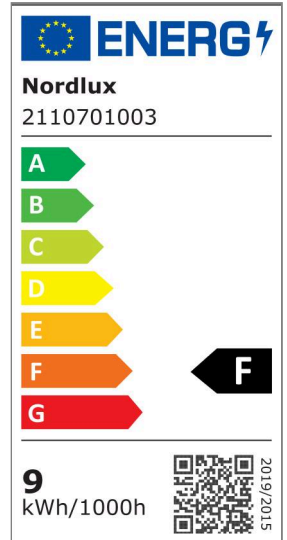

Product net weight (kg): 0.355

Brightness of light (Lumen): 800

Colour temperature (Kelvin): 3000

Ra-value : 90

Lifetime (hours): 25000

Beam angle (°) : 120

Candela (cd) (for directional lamp only): 0

Energy class: F

Actual watt (W): 8.9

Three different installation possibilities included • Can be mounted on a wall, on a mirror or on a cabinet • Suited for humid areas (IP44) • Natural light (RA90) and high light output • Long LED lifespan (25,000 hours) • Can be installed with the included cable or directly onto a wall outlet