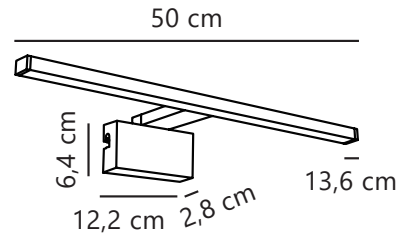

MARLEE 50 3000K | WALL LIGHT | BLACK

2110701003

nordlux®