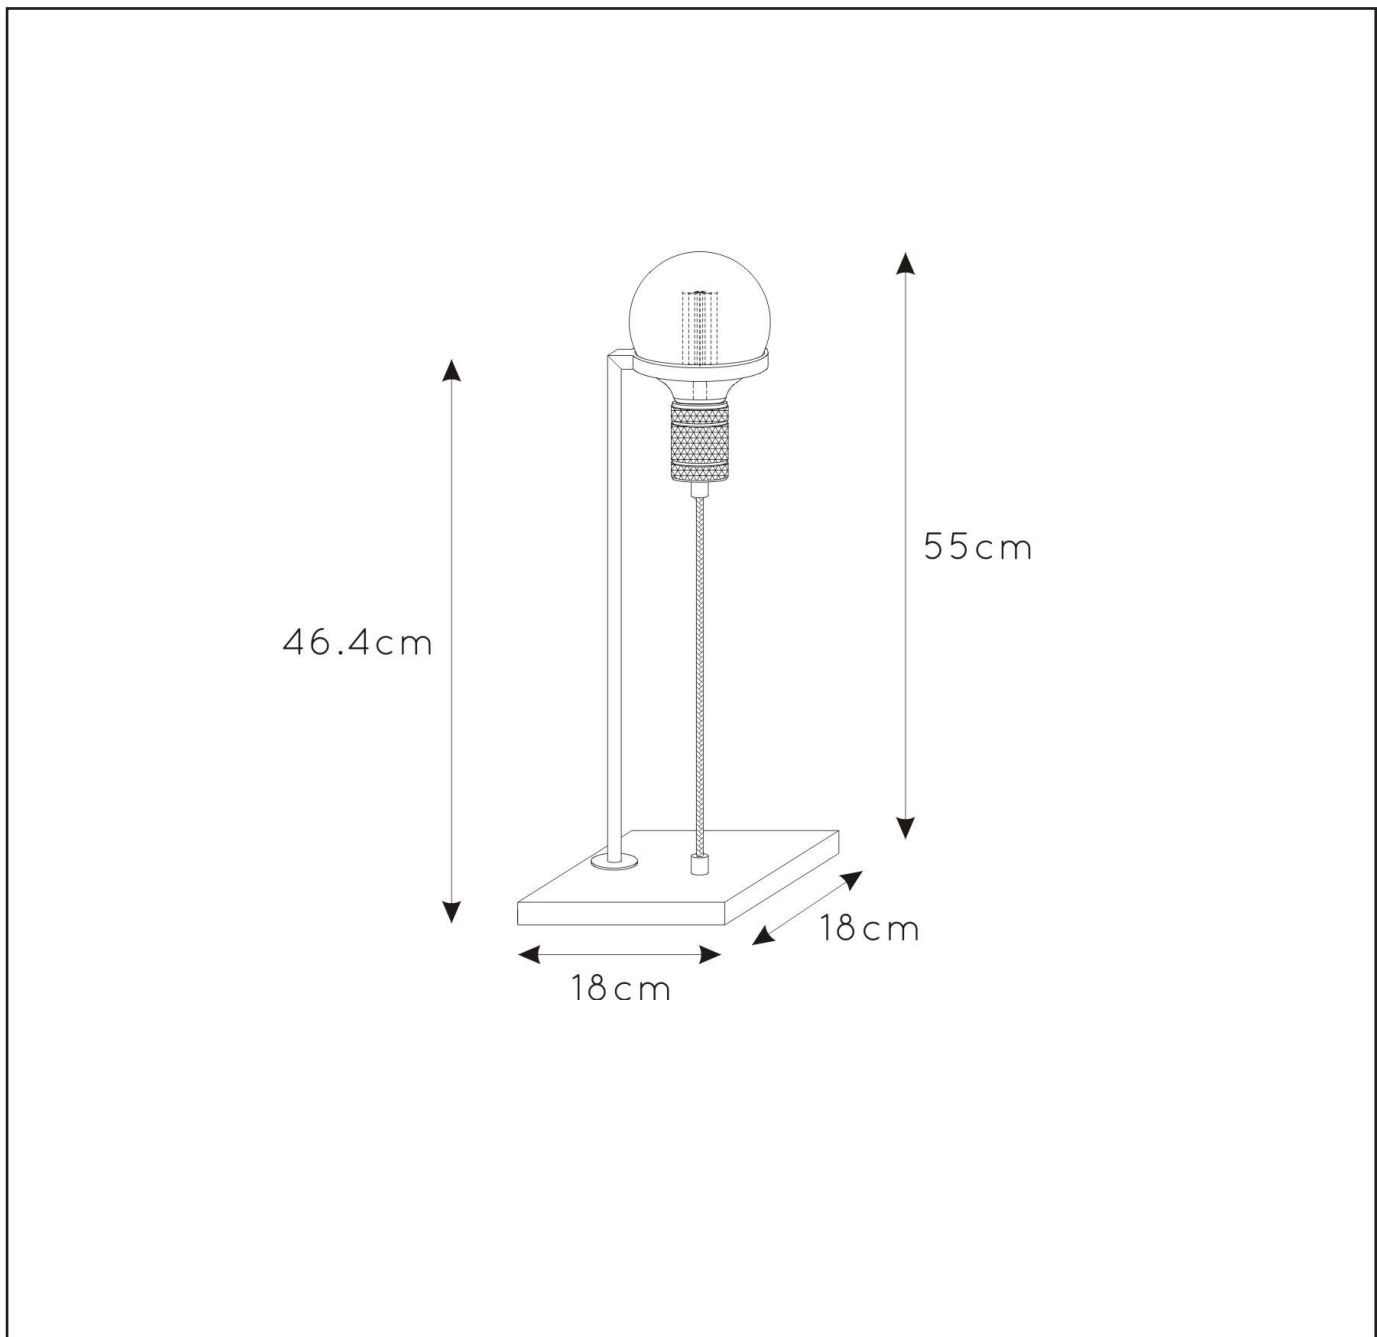

RECOMMENDED
LUCIDE LIGHT
SOURCE

49033/05/65
Light source dimmable : Yes
Light source incl. : No

General

Dimensions LxWxH : 18cmx18cm x 55cm
Height minimum : cm
Height maximum : 55cm
Dimensions shade LxWxH :
Main material : Steel
Ceiling rose material : Steel
Color : Matt black with brass socket
Style : Modern
Shape : As shown
Weight : 2.0 kg
Warranty : 2 years

Product specifications

Dimmable : No
Light direction :
Adjustable in height : No
Directional : No
Cable : Yes, Cable on product
Cable length : 200cm
Sensor : Without Sensor
Control : On/off Switch In The Cord
IP-Class : 20
Electric class : 2
Light source including ? : No
Lamp socket : E27
Light source number : 1
Power requirements : 220-240V~50Hz
Bulb type & maximum wattage : E27 max.60W

For more specifications of this product please visit

www.lucide.com

LUCIDE

TECHNICAL DRAWING & DIMENSIONS

OTTELIEN

item number : 30571/01/30

EAN code : 5411212302588

For more specifications, dimensions please visit