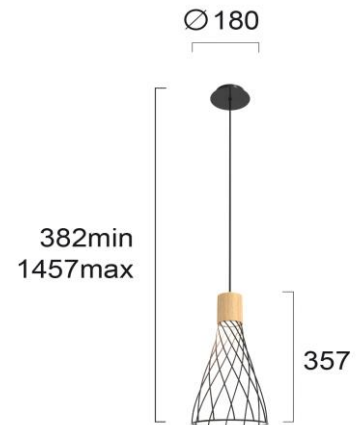

Product Datasheet

Code	4235201
Description	Pendant Light Black Hank
Family	HANK
Type	PENDANT
Type of Lamp	GU10
Watt	MAX 40W
Volt	220-240 VAC
Hertz	50-60 Hz
Class	I
IP	IP20
Environment	INDOOR
Color	BLACK
Material	ELECTROSTATIC PAINTED STEEL / WOOD
Length	D:180
Height	H:1457
Width	