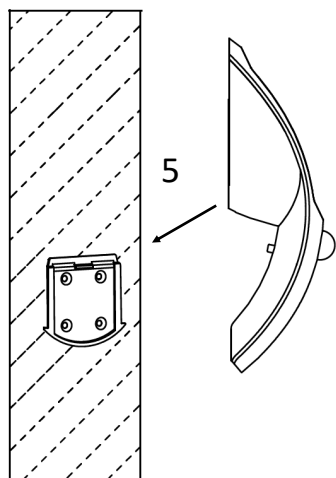

searchlight

67420

IP44

BATTERIES REPLACEMENT

Q.C APPROVED
23/02/2023
ISSUE 1