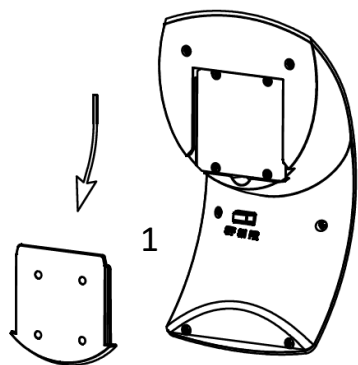

searchlight

67420

IP44

BATTERIES REPLACEMENT

Q.C APPROVED
23/02/2023
ISSUE 1