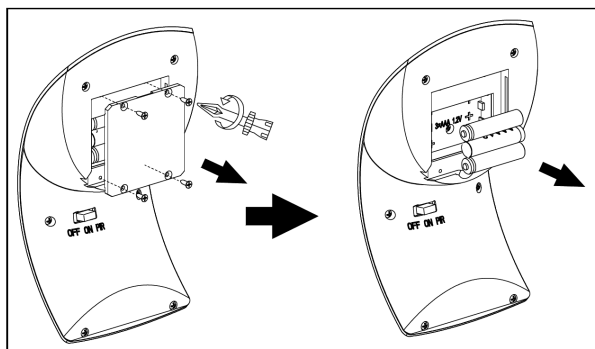

searchlight

67420

IP44

BATTERIES REPLACEMENT

Q.C APPROVED
23/02/2023
ISSUE 1