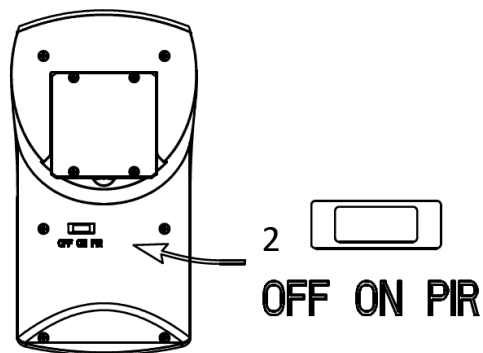

searchlight

67420

IP44

BATTERIES REPLACEMENT

Q.C APPROVED
23/02/2023
ISSUE 1