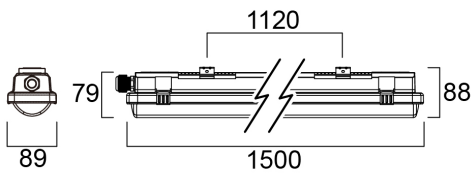

Data table

GENERAL DATA

Product name

Resisto 1500 IP66 8300lm 840