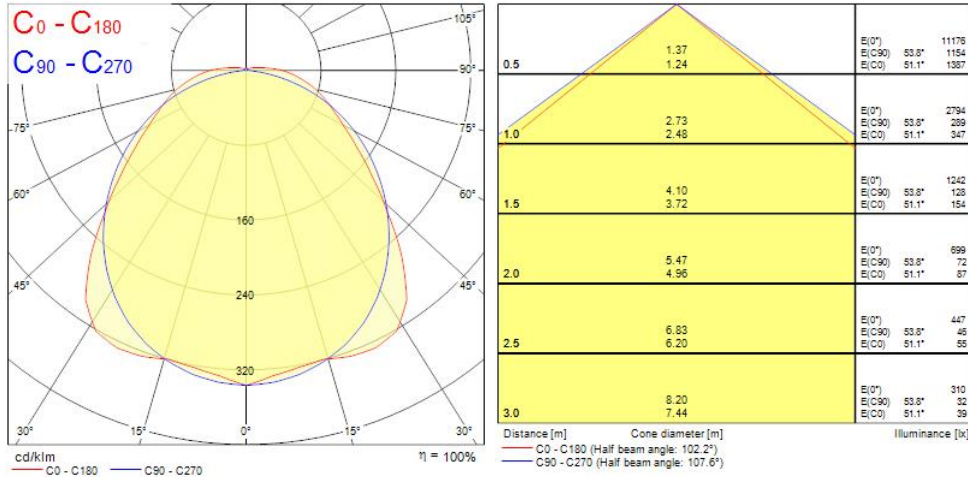

Photometry

Technical drawings