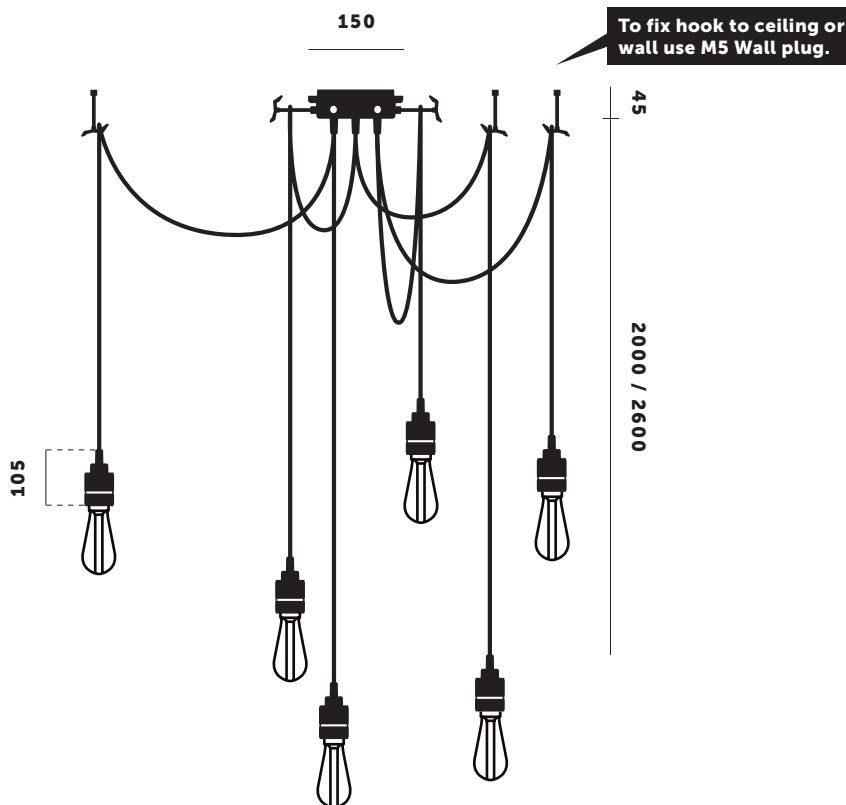

BUSTER + PUNCH

LONDON

HOOKED 6.0 / NUDE

TECH SPEC

HOOKED 6.0 / NUDE

A ceiling light with six pendants and made from solid metal with matt rubber detailing. Each pendant length can be adjusted and hooked onto a solid metal hook, ensuring a unique sculptural shape. Buster + Punch offers a range of light bulbs that look great with this light and are sold separately.

busterandpunch.com
info@busterandpunch.com

BUSTER + PUNCH

LONDON

HOOKED 6.0 / NUDE

SPECIFICATIONS:

Ceiling pendant light
 6 solid metal lamp holders
 6 solid metal hooks
 E27 / 200-240V / IP20
 Max 6 x 40W bulbs
 Bulbs sold separately
 CE Class 1 approval