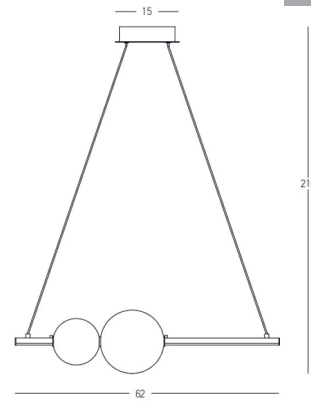

Product Data Sheet

Date: 13/11/2025
Zambelis Lights

Code 22108

Color: Gold Matt

Opal Glass

Physical Specifications

Luminaire Type	Indoor Pendant Lights
Color	Gold Matt-Opal Glass
Material	Aluminium - Glass - Acrylic
IP	20
Warranty	3 Years

Dimensions Reference

Overall Dimensions	L: 62cm W: 15cm H: 210cm
Base	L: 15cm W: 6.5cm H: 5.5cm
Glasses	Ø: 15cm + Ø: 10cm
Profile	Ø: 2cm
Cable & Wires	200cm Cable Adjustable
Cutting Hole	None
Depth Required	None