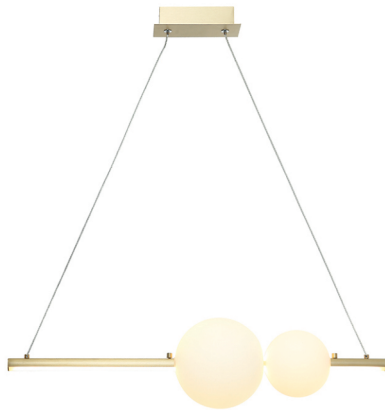

Product Data Sheet

Date: 13/11/2025
Zambelis Lights

Code 22108

Color: Gold Matt

Opal Glass

Physical Specifications

Luminaire Type	Indoor Pendant Lights
Color	Gold Matt-Opal Glass
Material	Aluminium - Glass - Acrylic
IP	20
Warranty	3 Years

Dimensions Reference

Overall Dimensions	L: 62cm W: 15cm H: 210cm
Base	L: 15cm W: 6.5cm H: 5.5cm
Glasses	Ø: 15cm + Ø: 10cm
Profile	Ø: 2cm
Cable & Wires	200cm Cable Adjustable
Cutting Hole	None
Depth Required	None

Illumination Data

Color Temperature	3000K
Cri	80
Lumen Output	1100Lm
Beam Angle	360° in a sphere
UGR	N/A
Energy Efficiency Class	E
Indicative Lifetime	L70B50 30000h
Mc Adam	SDCM<1.2

Electrical Specifications

Product Description

Pendant LED Line Light 13W 3000K Gold Matt
Opal Glass Aluminium Acrylic

www.zambelislights.gr | info@zambelislights.gr