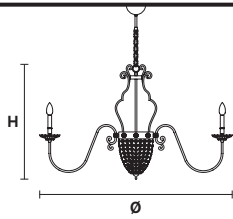

Family

Chandelier

Suspension

Applique

Ceiling

Table lamp

Floor lamp

Standard chain for all chandeliers

ELEGANTIA 12+1

Chandelier

TECHNICAL INFORMATION

Ø 110 cm / 43.40"
H 65 cm / 25.60"

SHADE

NO LAMPSHADES INCLUDED

12×E14×40 W max
1×E27×60 W max
USA 12×E12×40 W max
1×E26×60 W max (not included)

ELEGANTIA 8+1

Chandelier

TECHNICAL INFORMATION

Ø 85 cm / 33.46"
H 65 cm / 25.60"

SHADE

NO LAMPSHADES INCLUDED

8×E14×40 W max
1×E27×60 W max
USA 8×E12×40 W max
1×E26×60 W max (not included)

ELEGANTIA 3+1

Chandelier