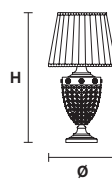

Ø 40 cm / 15.75"
 H 20 cm / 7.87"

3×E26×60 W max
 (not included)

ELEGANTIA PL4 Ceiling CE

TECHNICAL INFORMATION

Ø 60 cm / 23.62"
 H 22 cm / 8.66"

4×E26×60 W max
 (not included)

ELEGANTIA PL3 Ceiling CE

TECHNICAL INFORMATION

Ø 40 cm / 15.75"
 H 20 cm / 7.87"

3×E26×60 W max
 (not included)

ELEGANTIA PL1 Ceiling CE

TECHNICAL INFORMATION

Ø 20 cm / 7.87"
 H 25 cm / 9.84"

1×E26×60 W max
 (not included)

ELEGANTIA A2+1**Applique**CE 

TECHNICAL INFORMATION

L 38 cm / 14.96"
SP 20 cm / 7.87"
H 60 cm / 23.62"

SHADE

NO
 LAMPSHADES
 INCLUDED

3×E12×40 W max
 (not included)

ELEGANTIA TL2 G**Table lamp**CE 

TECHNICAL INFORMATION

Ø 40 cm / 15.75"
H 75 cm / 29.53"

SHADE

PON-BD/40/WH
 PON-BD/40/IV

2×E26×60 W max
 (not included)

ELEGANTIA TL1 P**Table lamp**CE 

TECHNICAL INFORMATION

Ø 20 cm / 7.87"
H 35 cm / 13.78"

SHADE

PON-BD/20/WH
 PON-BD/20/IV

1×E12×40 W max
 (not included)