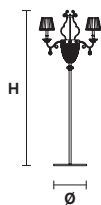

ELEGANTIA STL3

Floor lamp

CE

TECHNICAL INFORMATION

Ø 45 cm / 17.72"
H 180 cm / 70.87"

SHADE

PON-BD/16/WH
PON-BD/16/IV

3×E12×40 W max
(not included)