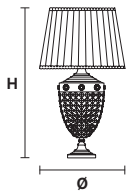

ELEGANTIA PLV3 Ceiling CE

TECHNICAL INFORMATION

Ø 40 cm / 15.75"
 H 20 cm / 7.87"

3×E27×60 W max
USA 3×E26×60 W max
(not included)

ELEGANTIA PL4 Ceiling CE

TECHNICAL INFORMATION

Ø 60 cm / 23.62"
 H 22 cm / 8.66"

4×E27×60 W max
USA 4×E26×60 W max
(not included)

ELEGANTIA PL3 Ceiling CE

TECHNICAL INFORMATION

Ø 40 cm / 15.75"
 H 20 cm / 7.87"

3×E27×60 W max
USA 3×E26×60 W max
(not included)

ELEGANTIA PL1 Ceiling CE

TECHNICAL INFORMATION

Ø 20 cm / 7.87"
 H 25 cm / 9.84"

1×E27×60 W max
USA 1×E26×60 W max
(not included)

ELEGANTIA A2+1

Applique

CE 

TECHNICAL INFORMATION		SHADE
L	38 cm / 14.96"	NO
SP	20 cm / 7.87"	LAMPSHADES INCLUDED
H	60 cm / 23.62"	
 3×E14×40 W max USA 3×E12×40 W max (not included)		

ELEGANTIA TL2 G

Table lamp

CE 

TECHNICAL INFORMATION		SHADE
Ø	40 cm / 15.75"	PON-BD/40/WH
H	75 cm / 29.53"	PON-BD/40/IV
 2×E27×60 W max USA 2×E26×60 W max (not included)		

ELEGANTIA TL1 P

Table lamp

CE 

TECHNICAL INFORMATION		SHADE
Ø	20 cm / 7.87"	PON-BD/20/WH
H	35 cm / 13.78"	PON-BD/20/IV
 1×E14×40 W max USA 1×E12×40 W max (not included)		