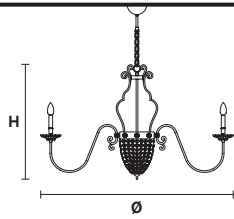

Family

Chandelier

Suspension

Applique

Ceiling

Table lamp

Floor lamp

Standard chain for all chandeliers

ELEGANTIA 12+1

Chandelier

TECHNICAL INFORMATION

Ø 110 cm / 43.40"
H 65 cm / 25.60"

SHADE

NO LAMPSHADES
INCLUDED

12×E12×40 W max
1×E26×60 W max
(not included)

ELEGANTIA 8+1

Chandelier

TECHNICAL INFORMATION

Ø 85 cm / 33.46"
H 65 cm / 25.60"

SHADE

NO LAMPSHADES
INCLUDED

8×E12×40 W max
1×E26×60 W max
(not included)

ELEGANTIA 3+1

Chandelier