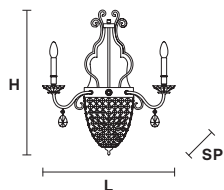

Ø 20 cm / 7.87"
H 55 cm / 21.65"

1×E26×60 W max
(not included)

ELEGANTIA PLV4 Ceiling CE

TECHNICAL INFORMATION

Ø 60 cm / 23.62"
 H 22 cm / 8.66"

4×E26×60 W max
 (not included)

ELEGANTIA PLV3 Ceiling CE

TECHNICAL INFORMATION

Ø 40 cm / 15.75"
 H 20 cm / 7.87"

3×E26×60 W max
 (not included)

ELEGANTIA PL4 Ceiling CE

TECHNICAL INFORMATION

Ø 60 cm / 23.62"
 H 22 cm / 8.66"

4×E26×60 W max
 (not included)

ELEGANTIA PL3 Ceiling CE

TECHNICAL INFORMATION

Ø 40 cm / 15.75"
 H 20 cm / 7.87"

3×E26×60 W max
 (not included)

ELEGANTIA PL1 Ceiling CE

TECHNICAL INFORMATION

Ø 20 cm / 7.87"
 H 25 cm / 9.84"

1×E26×60 W max
 (not included)

ELEGANTIA A2+1**Applique**CE 

TECHNICAL INFORMATION

L 38 cm / 14.96"
SP 20 cm / 7.87"
H 60 cm / 23.62"

SHADE

NO
 LAMPSHADES
 INCLUDED

3×E12×40 W max
 (not included)

ELEGANTIA TL2 G**Table lamp**CE 

TECHNICAL INFORMATION

Ø 40 cm / 15.75"
H 75 cm / 29.53"

SHADE