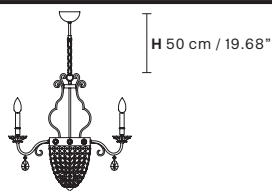

ELEGANTIA 12+1

Chandelier

TECHNICAL INFORMATION

Ø 110 cm / 43.40"
H 65 cm / 25.60"

SHADE

NO LAMPSHADES INCLUDED

12×E14×40 W max
1×E27×60 W max
USA 12×E12×40 W max
1×E26×60 W max (not included)

ELEGANTIA 8+1

Chandelier

TECHNICAL INFORMATION

Ø 85 cm / 33.46"
H 65 cm / 25.60"

SHADE

NO LAMPSHADES INCLUDED

8×E14×40 W max
1×E27×60 W max
USA 8×E12×40 W max
1×E26×60 W max (not included)

ELEGANTIA 3+1

Chandelier