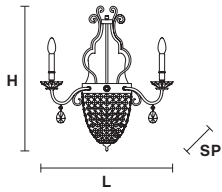

Ø 20 cm / 7.87"
H 55 cm / 21.65"

1×E27×60 W max
USA 1×E26×60 W max (not included)

ELEGANTIA PLV4 Ceiling CE

TECHNICAL INFORMATION

Ø 60 cm / 23.62"
 H 22 cm / 8.66"

4×E27×60 W max
USA 4×E26×60 W max
(not included)

ELEGANTIA PLV3 Ceiling CE

TECHNICAL INFORMATION

Ø 40 cm / 15.75"
 H 20 cm / 7.87"

3×E27×60 W max
USA 3×E26×60 W max
(not included)

ELEGANTIA PL4 Ceiling CE

TECHNICAL INFORMATION

Ø 60 cm / 23.62"
 H 22 cm / 8.66"

4×E27×60 W max
USA 4×E26×60 W max
(not included)

ELEGANTIA PL3 Ceiling CE

TECHNICAL INFORMATION

Ø 40 cm / 15.75"
 H 20 cm / 7.87"

3×E27×60 W max
USA 3×E26×60 W max
(not included)

ELEGANTIA PL1 Ceiling CE

TECHNICAL INFORMATION

Ø 20 cm / 7.87"
 H 25 cm / 9.84"

1×E27×60 W max
USA 1×E26×60 W max
(not included)

ELEGANTIA A2+1

Applique

CE 

TECHNICAL INFORMATION		SHADE
L	38 cm / 14.96"	NO
SP	20 cm / 7.87"	LAMPSHADES INCLUDED
H	60 cm / 23.62"	
 3×E14×40 W max USA 3×E12×40 W max (not included)		