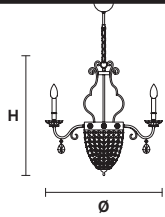

ELEGANTIA 12+1

Chandelier

TECHNICAL INFORMATION

Ø 110 cm / 43.40"
H 65 cm / 25.60"

SHADE

NO LAMPSHADES INCLUDED

12×E14×40 W max
1×E27×60 W max
USA 12×E12×40 W max
1×E26×60 W max (not included)

ELEGANTIA 8+1

Chandelier

TECHNICAL INFORMATION

Ø 85 cm / 33.46"
H 65 cm / 25.60"

SHADE

NO LAMPSHADES INCLUDED

8×E14×40 W max
1×E27×60 W max
USA 8×E12×40 W max
1×E26×60 W max (not included)

ELEGANTIA 3+1

Chandelier

TECHNICAL INFORMATION

Ø 45 cm / 17.72"
H 60 cm / 23.62"

SHADE

NO LAMPSHADES INCLUDED

3×E14×40 W max
1×E27×60 W max
USA 3×E12×40 W max
1×E26×60 W max (not included)

ELEGANTIA 1

Suspension

TECHNICAL INFORMATION

Ø 20 cm / 7.87"
H 55 cm / 21.65"

1×E27×60 W max
USA 1×E26×60 W max (not included)

ELEGANTIA PLV4 Ceiling CE

TECHNICAL INFORMATION

Ø 60 cm / 23.62"
 H 22 cm / 8.66"

4×E27×60 W max
USA 4×E26×60 W max
(not included)