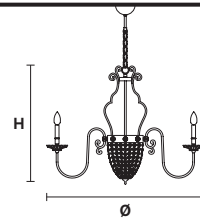

ELEGANTIA 12+1

Chandelier

TECHNICAL INFORMATION

Ø 110 cm / 43.40"
H 65 cm / 25.60"

SHADE

NO LAMPSHADES INCLUDED

12×E14×40 W max
1×E27×60 W max
USA 12×E12×40 W max
1×E26×60 W max (not included)

ELEGANTIA 8+1

Chandelier

TECHNICAL INFORMATION

Ø 85 cm / 33.46"
H 65 cm / 25.60"

SHADE

NO LAMPSHADES INCLUDED

8×E14×40 W max
1×E27×60 W max
USA 8×E12×40 W max
1×E26×60 W max (not included)

ELEGANTIA 3+1

Chandelier

TECHNICAL INFORMATION

Ø 45 cm / 17.72"
H 60 cm / 23.62"

SHADE

NO LAMPSHADES INCLUDED

3×E14×40 W max
1×E27×60 W max
USA 3×E12×40 W max
1×E26×60 W max (not included)

ELEGANTIA 1

Suspension

TECHNICAL INFORMATION

Ø 20 cm / 7.87"
H 55 cm / 21.65"

1×E27×60 W max
USA 1×E26×60 W max (not included)

ELEGANTIA PLV4 Ceiling CE

TECHNICAL INFORMATION

Ø 60 cm / 23.62"
 H 22 cm / 8.66"

4×E27×60 W max
USA 4×E26×60 W max
(not included)