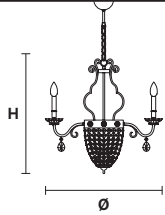

Chandelier

TECHNICAL INFORMATION

Ø 85 cm / 33.46"
H 65 cm / 25.60"

SHADE

NO LAMPSHADES
INCLUDED

8×E12×40 W max
1×E26×60 W max
(not included)

ELEGANTIA 3+1

Chandelier

TECHNICAL INFORMATION

Ø 45 cm / 17.72"
H 60 cm / 23.62"

SHADE

NO LAMPSHADES
INCLUDED

3×E12×40 W max
1×E26×60 W max
(not included)

ELEGANTIA 1

Suspension

TECHNICAL INFORMATION

Ø 20 cm / 7.87"
H 55 cm / 21.65"

1×E26×60 W max
(not included)

ELEGANTIA PLV4 Ceiling CE

TECHNICAL INFORMATION

Ø 60 cm / 23.62"
 H 22 cm / 8.66"

4×E26×60 W max
 (not included)

ELEGANTIA PLV3 Ceiling CE

TECHNICAL INFORMATION