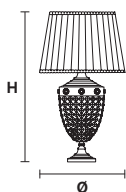

Ø 20 cm / 7.87"
H 55 cm / 21.65"

1×E26×60 W max
(not included)

ELEGANTIA PLV4 Ceiling CE

TECHNICAL INFORMATION

Ø 60 cm / 23.62"
 H 22 cm / 8.66"

4×E26×60 W max
 (not included)

ELEGANTIA PLV3 Ceiling CE

TECHNICAL INFORMATION

Ø 40 cm / 15.75"
 H 20 cm / 7.87"

3×E26×60 W max
 (not included)

ELEGANTIA PL4 Ceiling CE

TECHNICAL INFORMATION

Ø 60 cm / 23.62"
 H 22 cm / 8.66"

4×E26×60 W max
 (not included)

ELEGANTIA PL3 Ceiling CE

TECHNICAL INFORMATION

Ø 40 cm / 15.75"
 H 20 cm / 7.87"

3×E26×60 W max
 (not included)

ELEGANTIA PL1 Ceiling CE

TECHNICAL INFORMATION

Ø 20 cm / 7.87"
 H 25 cm / 9.84"

1×E26×60 W max
 (not included)

ELEGANTIA A2+1**Applique**CE 

TECHNICAL INFORMATION

L 38 cm / 14.96"
SP 20 cm / 7.87"
H 60 cm / 23.62"

SHADE

NO
 LAMPSHADES
 INCLUDED

3×E12×40 W max
 (not included)

ELEGANTIA TL2 G**Table lamp**CE 

TECHNICAL INFORMATION

Ø 40 cm / 15.75"
H 75 cm / 29.53"

SHADE