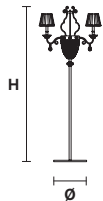

ELEGANTIA PLV3 Ceiling CE

TECHNICAL INFORMATION

Ø 40 cm / 15.75"
 H 20 cm / 7.87"

3×E27×60 W max
USA 3×E26×60 W max
(not included)

ELEGANTIA PL4 Ceiling CE

TECHNICAL INFORMATION

Ø 60 cm / 23.62"
 H 22 cm / 8.66"

Ø 20 cm / 7.87"
 H 25 cm / 9.84"

1×E27×60 W max
USA 1×E26×60 W max
(not included)

ELEGANTIA A2+1

Applique

CE 

TECHNICAL INFORMATION		SHADE
L	38 cm / 14.96"	NO
SP	20 cm / 7.87"	LAMPSHADES INCLUDED
H	60 cm / 23.62"	
 3×E14×40 W max USA 3×E12×40 W max (not included)		

ELEGANTIA TL2 G

Table lamp

CE 

TECHNICAL INFORMATION		SHADE
Ø	40 cm / 15.75"	PON-BD/40/WH
H	75 cm / 29.53"	PON-BD/40/IV
 2×E27×60 W max USA 2×E26×60 W max (not included)		

ELEGANTIA TL1 P

Table lamp

CE 

TECHNICAL INFORMATION		SHADE
Ø	20 cm / 7.87"	PON-BD/20/WH
H	35 cm / 13.78"	PON-BD/20/IV
 1×E14×40 W max USA 1×E12×40 W max (not included)		

ELEGANTIA STL3

Floor lamp

CE 

TECHNICAL INFORMATION		SHADE
Ø	45 cm / 17.72"	PON-BD/16/WH
H	180 cm / 70.87"	PON-BD/16/IV
 3×E14×40 W max USA 3×E12×40 W max (not included)		

Ceste di cristallo raccolgono strutture metalliche in preziose finiture galvaniche oro e cromo.