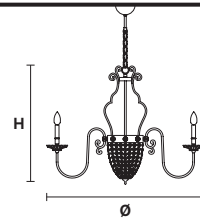

ELEGANTIA 12+1

Chandelier

TECHNICAL INFORMATION

Ø 110 cm / 43.40"
H 65 cm / 25.60"

SHADE

NO LAMPSHADES
INCLUDED

12×E12×40 W max
1×E26×60 W max
(not included)

ELEGANTIA 8+1

Chandelier

TECHNICAL INFORMATION

Ø 85 cm / 33.46"
H 65 cm / 25.60"

SHADE

NO LAMPSHADES
INCLUDED

8×E12×40 W max
1×E26×60 W max
(not included)

ELEGANTIA 3+1

Chandelier

TECHNICAL INFORMATION

Ø 45 cm / 17.72"
H 60 cm / 23.62"

SHADE

NO LAMPSHADES
INCLUDED

3×E12×40 W max
1×E26×60 W max
(not included)

ELEGANTIA 1

Suspension

TECHNICAL INFORMATION

Ø 20 cm / 7.87"
H 55 cm / 21.65"

1×E26×60 W max
(not included)

ELEGANTIA PLV4 Ceiling CE

TECHNICAL INFORMATION

Ø 60 cm / 23.62"
 H 22 cm / 8.66"

4×E26×60 W max
 (not included)

ELEGANTIA PLV3 Ceiling CE

TECHNICAL INFORMATION