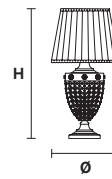

4×E27×60 W max
USA 4×E26×60 W max
(not included)

ELEGANTIA PL3 Ceiling CE

TECHNICAL INFORMATION

Ø 40 cm / 15.75"
 H 20 cm / 7.87"

3×E27×60 W max
USA 3×E26×60 W max
(not included)

ELEGANTIA PL1 Ceiling CE

TECHNICAL INFORMATION

Ø 20 cm / 7.87"
 H 25 cm / 9.84"

1×E27×60 W max
USA 1×E26×60 W max
(not included)

ELEGANTIA A2+1

Applique

CE 

TECHNICAL INFORMATION		SHADE
L	38 cm / 14.96"	NO
SP	20 cm / 7.87"	LAMPSHADES INCLUDED
H	60 cm / 23.62"	
 3×E14×40 W max USA 3×E12×40 W max (not included)		

ELEGANTIA TL2 G

Table lamp

CE 

TECHNICAL INFORMATION		SHADE
Ø	40 cm / 15.75"	PON-BD/40/WH
H	75 cm / 29.53"	PON-BD/40/IV
 2×E27×60 W max USA 2×E26×60 W max (not included)		

ELEGANTIA TL1 P

Table lamp

CE 

TECHNICAL INFORMATION		SHADE
Ø	20 cm / 7.87"	PON-BD/20/WH
H	35 cm / 13.78"	PON-BD/20/IV
 1×E14×40 W max USA 1×E12×40 W max (not included)		

ELEGANTIA STL3

Floor lamp

CE 

TECHNICAL INFORMATION		SHADE
Ø	45 cm / 17.72"	PON-BD/16/WH
H	180 cm / 70.87"	PON-BD/16/IV
 3×E14×40 W max USA 3×E12×40 W max (not included)		

Ceste di cristallo raccolgono strutture metalliche in preziose finiture galvaniche oro e cromo.