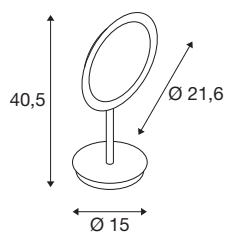

MAGANDA TL

Indoor LED table lamp chrome CCT switch
2700/3000/4000K

The indoor LED table lamp MAGANDA TL with 3x optical magnification is now available with CCT switch.; With this bathroom light, you can therefore set three lighting temperatures (2700/3000/4000 Kelvin). The MAGANDA TL is made of steel and is available in the colour chrome.; With an expected lifespan of 50,000 hours, this indoor LED table lamp, with an IP rating of IP44, is sustainable and low maintenance.

TECHNICAL DATA

Item no.	1004970
Rotating or tilting	rotary Bar and tiltable
IP Code	IP 44
Impact resistance class	IK 02
Assembly	Mobile
Primary nominal voltage	100-240V ~50/60Hz
Secondary power / voltage	12 V
Safety class	II
Wattage	4.8 W
Level of inrush current	4.21 A
Duration of inrush current	2700 µs
Stroboscopic effect (SVM)	0
Lumen	45 / 48 / 51 lm
Colour temperature	2700/3000/4000 Kelvin
Color	chrome
CRI	90
LXXBXX data	L70B50
Service life	30000 h
Light distribution	rotational symmetric
Light outlet	diffuse
Risk Group	0
Height	40.5 cm

Light Source

916424	
--------	-----------------------------------------------------------------------------------

Diameter	21.6 cm
Net weight	1.117 kg
Gross weight	1.728 kg
BIG WHITE Page	113