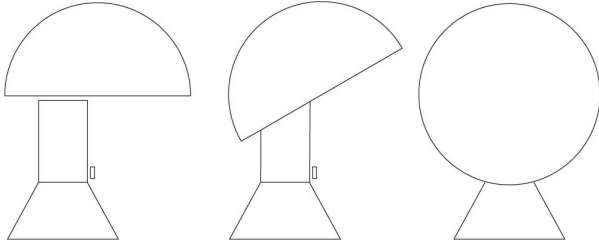

#### Dimensions

Width:	-
Height:	28 cm
Length:	-
Depth:	-
Diameter:	22 cm

Hole Diameter:	-
Hole Depth:	-
Net weight:	1,5 Kg

Dimensions

Width: -  
Height: 28 cm  
Length: -  
Depth: -  
Diameter: 22 cm

Hole Diameter: -  
Hole Depth: -  
Net weight: 1,5 Kg

**elmetto 685/GI**

design elio martinelli, 1976