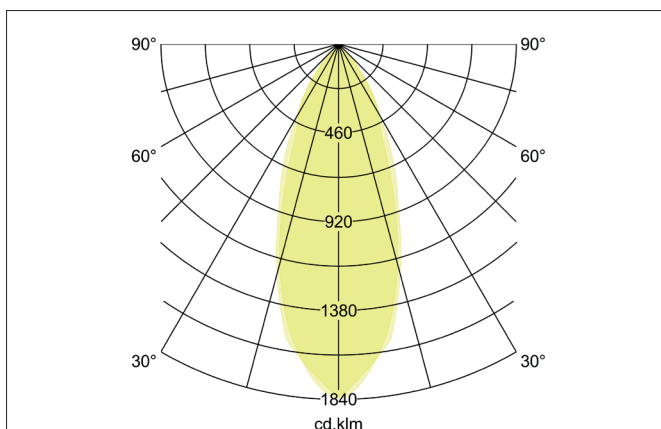

**TIRREL-S LED recessed spot set, DALI dimmable, incl. connection****box**

Article no. 41444023

Light.  
For Generations.**Tender**

LED recessed spot set, DALI dimmable, incl. connection box, Square. Toolless ceiling installation by installation springs. Ceiling cut-out Ø 68 mm, Installation depth 50 mm, Length 82 mm, Width 82 mm, Weight 0,285 kg, Reflector silver with rotationssymmetrical, deep, wide distributed light intensity. optimal light distribution due to a glass transparent cover. Luminous flux 680 lm, Power 1 x 6 W, System Efficiency 113 lm/W, Light colour warm white, Correlated color temperature (CCT) 3.000 K, Colour rendering index CRI > 80, Housing material: Aluminium / Glass, Colour: Chrome, Permissible ambient temperature (ta): -20 °C - +25 °C, Protection class (EN 61140): II, Degree of protection (DIN EN 60529): IP20, .With electronic driver, DALI-2 dimmable.

**Product Benefits**

- LED recessed spot in square design made of solid aluminum with LED module 6 W (3,000 K) and dimmable DALI converter WITHOUT glow-in-the-dark effect.
- Ceiling cut-out 68 mm, diameter 82 mm, installation depth 50 mm, IP20.
- Pivoting range 25°.
- Large color variation. Without visible snap ring.
- Classic, formally restrained design.
- In the same optics also in GX5.3 or GU10 version and as a dimmable trailing-edge phase or DALI and as a loudspeaker version.
- In addition, in the same surface structure and in the same color also available in round design.

Lighting technology	
Colour temperature	3.000 K
Light colour	White
Light output	Direct
Luminous flux	680 lm
System efficiency	113 lm/W
Colour rendering	CRI > 80
Reflector	High-gloss
Reflektorfarbe	silver
Beam angle	38°
Light sharing	Symmetric
Adjustable color temperature	No