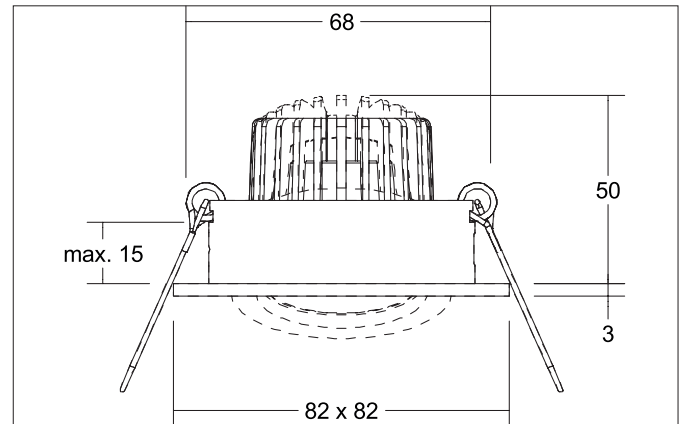

**TIRREL-S LED recessed spot set, DALI dimmable, incl. connection****box**

Article no. 41444023

Light.  
For Generations.**Tender**

LED recessed spot set, DALI dimmable, incl. connection box, Square. Toolless ceiling installation by installation springs. Ceiling cut-out Ø 68 mm, Installation depth 50 mm, Length 82 mm, Width 82 mm, Weight 0,285 kg, Reflector silver with rotationssymmetrical, deep, wide distributed light intensity. optimal light distribution due to a glass transparent cover. Luminous flux 680 lm, Power 1 x 6 W, System Efficiency 113 lm/W, Light colour warm white, Correlated color temperature (CCT) 3.000 K, Colour rendering index CRI > 80, Housing material: Aluminium / Glass, Colour: Chrome, Permissible ambient temperature (ta): -20 °C - +25 °C, Protection class (EN 61140): II, Degree of protection (DIN EN 60529): IP20, .With electronic driver, DALI-2 dimmable.

**Product Benefits**

- LED recessed spot in square design made of solid aluminum with LED module 6 W (3,000 K) and dimmable DALI converter WITHOUT glow-in-the-dark effect.
- Ceiling cut-out 68 mm, diameter 82 mm, installation depth 50 mm, IP20.
- Pivoting range 25°.
- Large color variation. Without visible snap ring.
- Classic, formally restrained design.
- In the same optics also in GX5.3 or GU10 version and as a dimmable trailing-edge phase or DALI and as a loudspeaker version.
- In addition, in the same surface structure and in the same color also available in round design.

**TIRREL-S LED recessed spot set, DALI dimmable, incl. connection****box**

Article no. 41444023

Light.  
For Generations.

Article data	
Article no.	41444023
GTIN	4251433951094
Series name	TIRREL-S
Short description	LED recessed spot set, DALI dimmable, incl. connection box
Material	Aluminium / Glass
Colour	Chrome
Type of surface	Glossy
Shape	Square
Built-in diameter	68 mm
Installation depth	50 mm
Length	82 mm
Width	82 mm
Height	3 mm
Scope of delivery	Incl. 5-pole connection box
Weight	0.285 kg