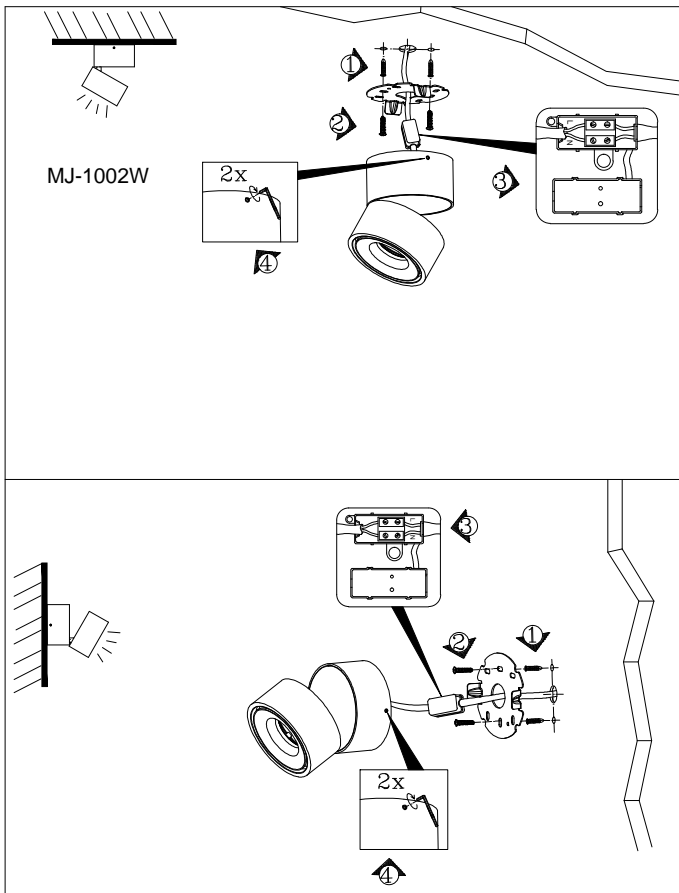

ATTENTION: FOR THIS OPERATION YOU HAVE TO CUT OFF THE POWER

MAXIMUM
220-240V - 50/60Hz LED 13W

ATTENTION: FOR THIS OPERATION YOU HAVE TO CUT OFF THE POWER

MAXIMUM
220-240V - 50/60Hz LED 13W