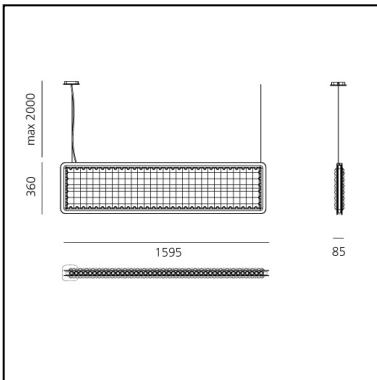

Eggboard Baffle - 1600x400 - Suspension - Direct Sharp + Indirect Diffused - 3000K - Dimmable DALI - White Cream

Progetto CMR - Giacobone &
Roj

IP20  Dimmerable: 

LUMINAIRE

- Watt: **53W**
- Delivered lumens output: **4787lm**
- CCT: **3000K**
- Efficiency: **71%**
- Efficacy: **90.32lm/W**
- CRI: **80**
- Dimmable Typology: **Dali**

DIMENSIONS

- Length: **cm 160**
- Width: **cm 8**
- Height: **cm 40**

SOURCES INCLUDED

- Category: **Led**
- Number: **1**
- Watt: **20W**
- CRI: **90**
- Color Tolerance: **MacAdam 3SDCM**
- Service Life: **L90 (10K) > 60000h**