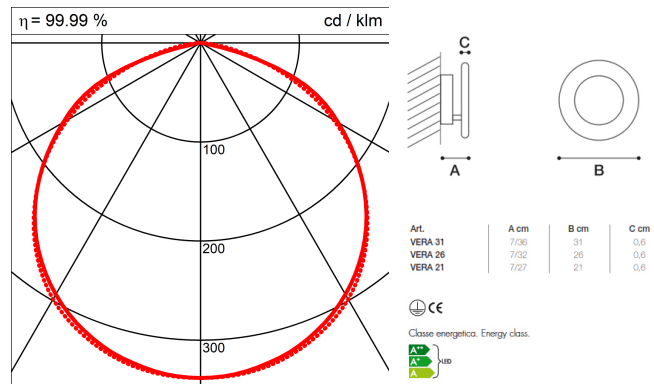

VERA
VERA 26

Luminaire

Hersteller	ICONE
Article number	VERA 26
Product name	VERA
Product group	wall-mounted luminaire
Mounting type	Surface mounted
Mounting place	Wall
Designer	Marco Pagnoncelli
Test mark	CE

Model / Variant / Configuration

Number / Name	FR-NE
---------------	-------

Description

copper leaf + black

Luminaire

Absolute Photometry	
System Light flux	2597.74 Lm
Luminaire output	154.60 Lm/W
LiTG class	A40
CIE flux codes	47 80 97 100 100
System power	16.8W
Protection class	Protection class I
Protection degree	IP 20

Dimensions

Diameter/Height	260mm/6mm
Installation depth	1800

Light Source

Lamp type	1 x LED
ZVEI / ILCOS	LED / LED
Lamp power	16.8 W
System power	16.8 W
Light flux	2598 lm
Colour temperature	3000K
Colour rendering	1B
Lifetime	50000 h

Description

Wall or ceiling aluminium light fitting with different finishes and wattages.
Adjustable light disc, 360° parallel and 90° perpendicular.
Direct/indirect high efficiency LED light emission.
Also available in 2700°K LED color temperature.
Also available in 1-10V/push or DALI dimmable version.
Driver included.