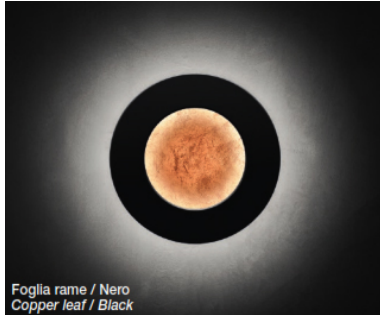

VERA
VERA 26

Luminaire

Hersteller	ICONE
Article number	VERA 26
Product name	VERA
Product group	wall-mounted luminaire
Mounting type	Surface mounted
Mounting place	Wall
Designer	Marco Pagnoncelli
Test mark	CE

Model / Variant / Configuration

Number / Name	FR-NE
---------------	-------

Description

copper leaf + black

Luminaire

Absolute Photometry	
System Light flux	2597.74 Lm
Luminaire output	154.60 Lm/W
LiTG class	A40
CIE flux codes	47 80 97 100 100
System power	16.8W
Protection class	Protection class I
Protection degree	IP 20

Description

Wall or ceiling aluminium light fitting with different finishes and wattages.
Adjustable light disc, 360° parallel and 90° perpendicular.
Direct/indirect high efficiency LED light emission.
Also available in 2700°K LED color temperature.
Also available in 1-10V/push or DALI dimmable version.
Driver included.