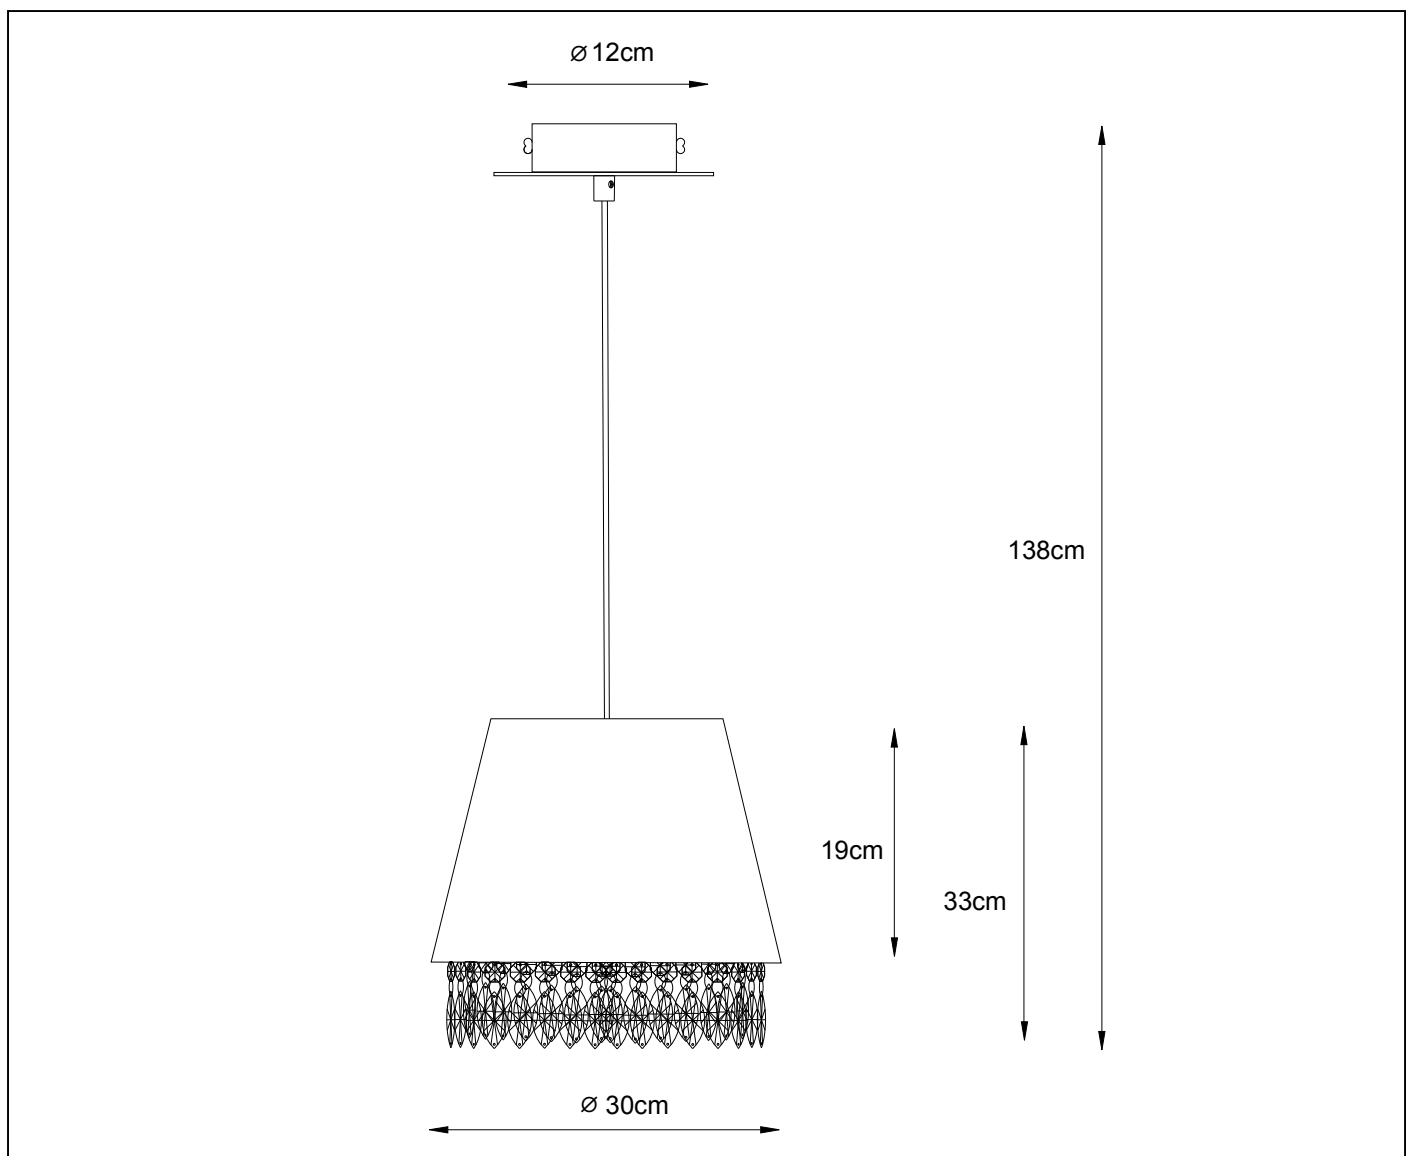

RECOMMENDED LUCIDE LIGHT SOURCE

49042/05/62
Light source dimmable : Yes
Light source incl. : No

General

Dimensions LxWxH : 30cm x 30cm x 138cm
Height minimum : 33cm
Height maximum : 138cm
Dimensions shade LxWxH : 30cm x 30cm x 19cm
Main material : Metal, acrylic and fabric
Ceiling rose material : Metal
Color : Black
Style : Modern
Shape : Cone
Weight : 0.91 kg
Warranty : 2 years

Product specifications

Dimmable : Yes
Light direction : Around (Diffuse)
Adjustable in height : Adjustable in height (Before installation)
Directional : Not Directional
Cable : Yes, Cable On Product
Cable length : 110cm
Sensor : Without Sensor
Control : Light Switch Control
IP-Class : 20
Electric class : 1
Light source including ? : No
Lamp socket : E27
Light source number : 1
Power requirements : 220-240V~50Hz
Bulb type & maximum wattage : E27- max.60W

For more specifications of this product please visit

www.lucide.com

LUCIDE

TECHNICAL DRAWING & DIMENSIONS

DOLTI

Itemnumber :78368/30/30

EAN code : 5411212781420

For more specifications, dimensions please visit