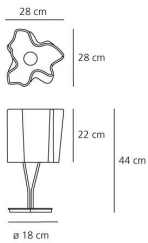

LUMINAIRE

- Watt: **84W**
- Voltage: **220V-240V**
- Delivered lumens output: **1035lm**
- CCT: **2800K**

Notes

Equipped with a touch dimmer to adjust the light intensity.

DESCRIPTION

Materials: Chromed zinc-alloy base, chrome-plated steel structure; blown glass diffuser with polished-silk finish. Three layers blown glass (crystal + silk + crystal) in a mold which is upside down to assure structural consistence to glass. Logico tavolo and Logico tavolo mini have a touch dimmer to adjust the light intensity.

PRODUCT CODE: 0700140A

FEATURES

- Article Code: **0700140A**
- Colour: **Tobacco / Chrome**
- Installation: **Table**
- Material: **blown glass, steel, zamak**
- Series: **Design Collection**
- Environment: **Indoor**
- Area contract: **Hospitality, Office**
- Emission: **Diffused And Direct**
- design by: **Gerhard Reichert, Michele De Lucchi**

DIMENSIONS

- Length: **cm 28**
- Width: **cm 28**
- Height: **cm 44**
- Base Diameter: **cm 18**
- Impact Resistance: **N/D**
- Glow Wire Test: **N/D°**

NOT INCLUDED SOURCES

- Category: **HALO**
- Number: **3**
- Lbs: **D45**
- Watt: **30W**
- Socket: **E14**

ALTERNATIVE SOURCES

- Category: **LED RETROFIT**
- Number: **3**