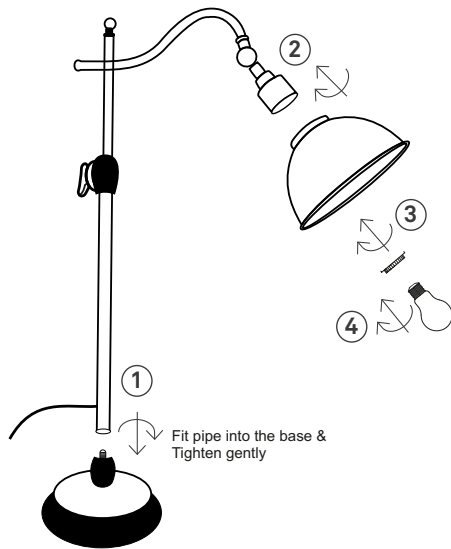

Contents

- A. Base in iron
- B. Shade in iron

Not included with purchase

Light source E27 bulb, max 40W or 6W LED.

Remember to use a LED bulb. Led bulbs use up to 85% less electricity than a traditional light bulb.

Cleaning instructions

Product may be cleaned only after it has been switched off and cooled down.

Prevent moisture from getting to the lamp connections or power supplying elements.

Wipe the surface with a soft, damp sponge or cloth and wipe immediately with a dry cloth.