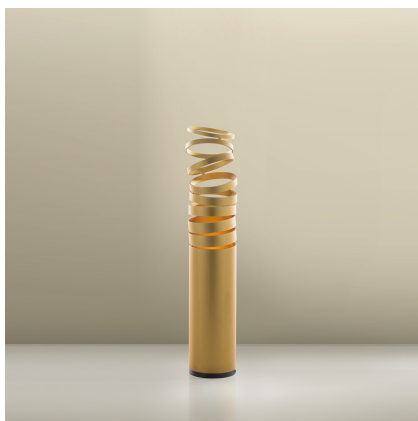

Decomposé Light Table - Gold

Atelier Oï

DESCRIPTION

"The projected light is broken down on each ring, light rays come to life in a scenic dance, made of shadows circulating around the central heart." Atelier Oï

PRODUCT CODE: DOI4600C02

FEATURES

- Article Code: **DOI4600C02**
- Colour: **Gold**
- Installation: **Table**
- Material: **Aluminium**
- Series: **Design Collection**
- Environment: **Indoor**
- design by: **Atelier Oï**

DIMENSIONS

- Height: **cm 26**
- Base Diameter: **cm 10**
- Max Extension Height: **cm 61**

NOT INCLUDED SOURCES

- Category: **FLUO**
- Number: **1**
- Watt: **8W**
- Socket: **E27**
- Class: **A**

ALTERNATIVE SOURCES