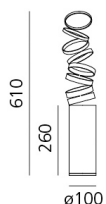

DIMENSIONS

- Height: **cm 26**
- Base Diameter: **cm 10**
- Max Extension Height: **cm 61**

NOT INCLUDED SOURCES

- Category: **FLUO**
- Number: **1**
- Watt: **8W**
- Socket: **E27**
- Class: **A**

ALTERNATIVE SOURCES

- Category: **LED RETROFIT**
- Number: **1**
- Watt: **6W**
- Socket: **E27**

LUMINAIRE

- Watt: **8W**