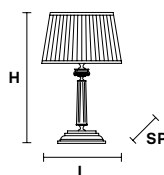

VE 1018 TL1 G

Table Lamp

TECHNICAL INFORMATION

L 25 cm / 9.84"
SP 25 cm / 9.84"
H 51 cm / 20.08"

LIGHTING SYSTEM

1×E27×60 W max
 (not included).

VE 1018 TL1 P

Table Lamp

TECHNICAL INFORMATION

L 17 cm / 6.69"
SP 17 cm / 6.69"
H 41 cm / 16.14"

LIGHTING SYSTEM

1×E14×60 W max
 (not included).

Base in fusione d'ottone dorata.

Gold plated solid brass base.

G03
 Shiny gold

Base in fusione d'ottone dorata.

Gold plated solid brass base.

G03
Shiny gold

VE 1018 TL1 G

Table Lamp

TECHNICAL INFORMATION

L 25 cm / 9.84"
SP 25 cm / 9.84"
H 51 cm / 20.08"

LIGHTING SYSTEM

1×E26×60 W max
(not included).

VE 1018 TL1 P

Table Lamp

TECHNICAL INFORMATION

L 17 cm / 6.69"
SP 17 cm / 6.69"
H 41 cm / 16.14"

LIGHTING SYSTEM

1×E12×60 W max
(not included).