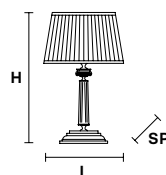

VE 1018 TL1 G

Table Lamp

TECHNICAL INFORMATION

L 25 cm / 9.84"
SP 25 cm / 9.84"
H 51 cm / 20.08"

LIGHTING SYSTEM

1×E27×60 W max
 (not included).

VE 1018 TL1 P

Table Lamp

TECHNICAL INFORMATION

L 17 cm / 6.69"
SP 17 cm / 6.69"
H 41 cm / 16.14"

LIGHTING SYSTEM

1×E14×60 W max
 (not included).

Base in fusione d'ottone dorata.

Gold plated solid brass base.

G03
 Shiny gold

Base in fusione d'ottone dorata.

Gold plated solid brass base.

G03
Shiny gold

VE 1018 TL1 G

Table Lamp

TECHNICAL INFORMATION

L 25 cm / 9.84"
SP 25 cm / 9.84"
H 51 cm / 20.08"

LIGHTING SYSTEM

1×E26×60 W max
(not included).

VE 1018 TL1 P

Table Lamp

TECHNICAL INFORMATION

L 17 cm / 6.69"
SP 17 cm / 6.69"
H 41 cm / 16.14"

LIGHTING SYSTEM

1×E12×60 W max
(not included).