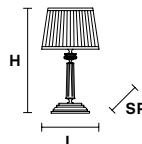

TECHNICAL INFORMATION

L 17 cm / 6.69"
SP 17 cm / 6.69"
H 41 cm / 16.14"

LIGHTING SYSTEM

1×E14×60 W max
 (not included).

Base in fusione d'ottone dorata.

Gold plated solid brass base.

G03
 Shiny gold

Base in fusione d'ottone dorata.

Gold plated solid brass base.

G03
Shiny gold

VE 1018 TL1 G

Table Lamp

TECHNICAL INFORMATION

L 25 cm / 9.84"
SP 25 cm / 9.84"
H 51 cm / 20.08"

LIGHTING SYSTEM

1×E26×60 W max
(not included).

VE 1018 TL1 P

Table Lamp

TECHNICAL INFORMATION

L 17 cm / 6.69"
SP 17 cm / 6.69"
H 41 cm / 16.14"

LIGHTING SYSTEM

1×E12×60 W max
(not included).