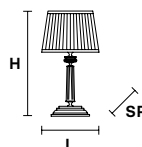

VE 1018 TL1 G

Table Lamp

TECHNICAL INFORMATION

L 25 cm / 9.84"
SP 25 cm / 9.84"
H 51 cm / 20.08"

LIGHTING SYSTEM

1×E27×60 W max
 (not included).

VE 1018 TL1 P

Table Lamp

TECHNICAL INFORMATION

L 17 cm / 6.69"
SP 17 cm / 6.69"
H 41 cm / 16.14"

LIGHTING SYSTEM

1×E14×60 W max
 (not included).

Base in fusione d'ottone dorata.

Gold plated solid brass base.

G03
 Shiny gold

Base in fusione d'ottone dorata.

Gold plated solid brass base.

G03
Shiny gold

VE 1018 TL1 G

Table Lamp

TECHNICAL INFORMATION

L 25 cm / 9.84"
SP 25 cm / 9.84"
H 51 cm / 20.08"

LIGHTING SYSTEM

1×E26×60 W max
(not included).

VE 1018 TL1 P

Table Lamp

TECHNICAL INFORMATION

L 17 cm / 6.69"
SP 17 cm / 6.69"
H 41 cm / 16.14"

LIGHTING SYSTEM

1×E12×60 W max
(not included).