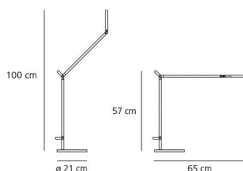

LUMINAIRE

- Watt: **8W**
- Voltage: **100-240V**
- Delivered lumens output: **385lm**
- CCT: **3000K**
- Efficiency: **54%**
- Efficacy: **48.08lm/W**
- CRI: **90**
- Dimmer Typology: **Microswitch Dimmer**

Notes

Microswitch dimmer.
Code related only to the body lamp, to be completed with the base/support.

DESCRIPTION

A selection of table lamps (with table base, clamp and fixed support), also available in the reading, wall and spot versions. Materials: head and arms in painted aluminium. Specification: fully adjustable, turnable and tilting arms and diffuser, plus the LED sources integrated into its head. Demetra MD: this table model features a Motion Detector option detecting moving objects and people and turning the light on or off accordingly.

PRODUCT CODE: 1734010A

FEATURES

- Article Code: **1734010A**
- Colour: **Grey anthracite**
- Installation: **Table**
- Material: **aluminium, technopolymer, steel**
- Series: **Design Collection**
- Area contract: **Hospitality, Residential**
- Emission: **Direct and adjustable light**
- design by: **Naoto Fukasawa**

DIMENSIONS

- Length: **cm 31**
- Width: **cm 20**
- Height: **cm 35**
- Base Diameter: **cm 20**
- Max Extension Height: **cm 102**
- Max Extension Length: **cm 1,000**
- Impact Resistance: **N.D.**
- Glow Wire Test: **750°**

SOURCES INCLUDED

- Category: **Led**
- Number: **1**
- Watt: **6W**
- Delivered lumens output: **726lm**
- Color temperature (K): **3000K**
- CRI: **90**
- Color Tolerance: **MacAdam 2SDCM**
- Efficacy: **120lm/W**
- Service Life: **50000-L70**