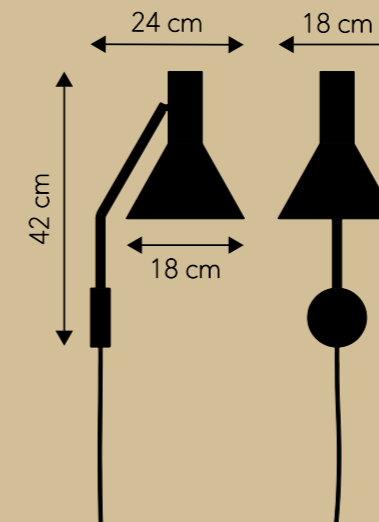

WALL LAMP.

Materials:
Metal plated
Painted white inside

Cord:
250 cm fabric

On/off:
Switch on cord

Socket/bulb (not incl.)
E27 max. 25W
Learn more about e.g. Kelvin, Lumen, Watt - see our homepage. Click [here](#).

Weight:
0.8 kg.

Box dimensions:
16x62x25 cm
1.4 kg. gross

Assembly Instructions:
See and/or download [here](#).

Press release:
Please feel free to use our press release. Click [here](#).

High resolution images:
If you need high resolution images - see our images of this model [here](#).

Instagram ready images.
The correct format for Instagram images can be downloaded [here](#).

Matt black: art.no. 104642