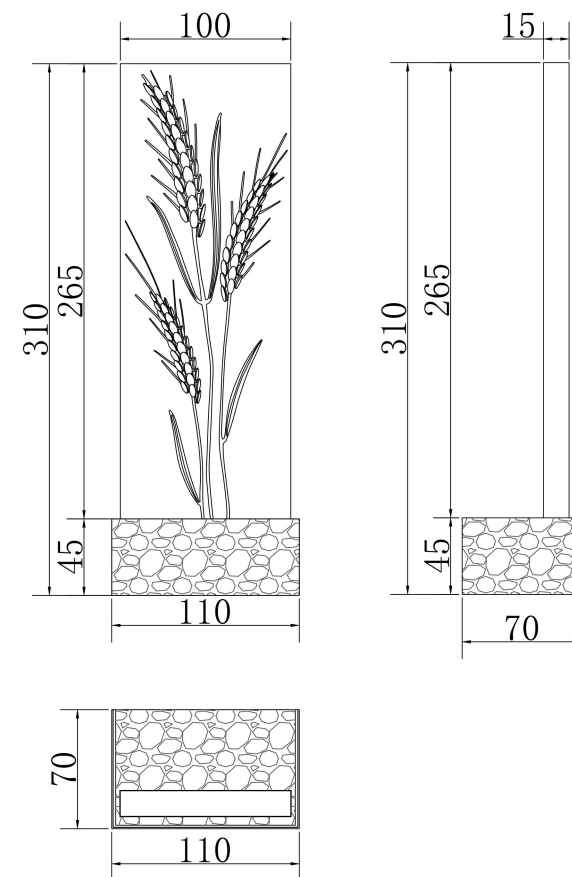

## MOD318WL-L3BS3K

MAX 2W  
50 Lumen

Model: MOD318WL-L3BS3K

Collection: Modern

Series: Ornate

This product contains a light source of the energy efficiency class G