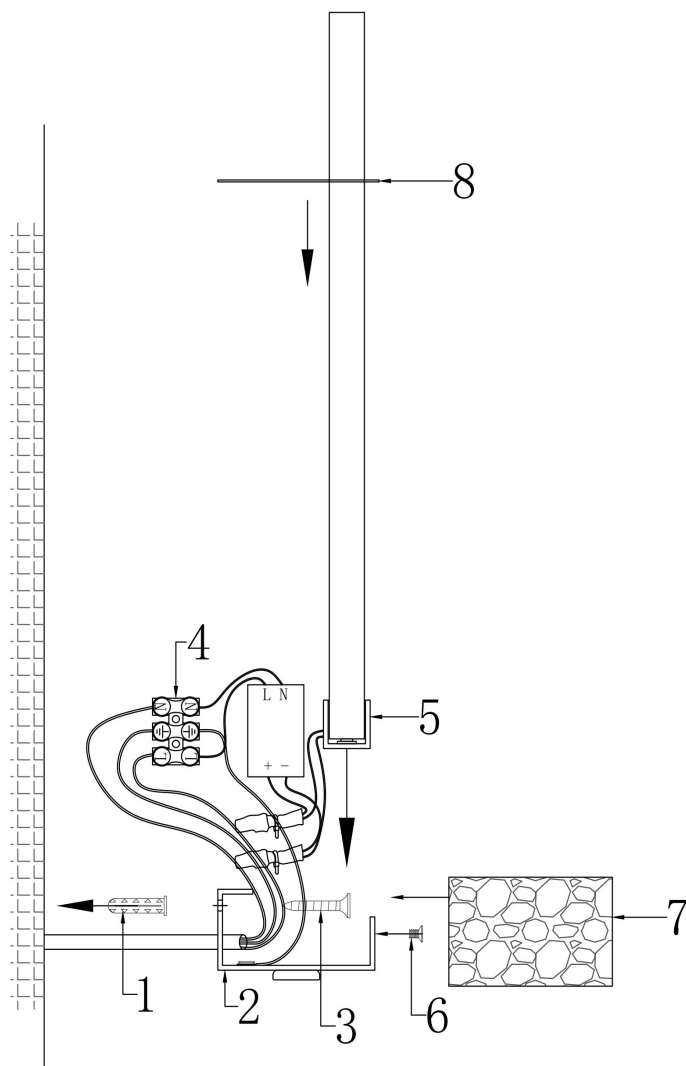

## MOD318WL-L3BS3K

MAX 2W  
50 Lumen

Model: MOD318WL-L3BS3K

Collection: Modern

Series: Ornate

This product contains a light source of the energy efficiency class G