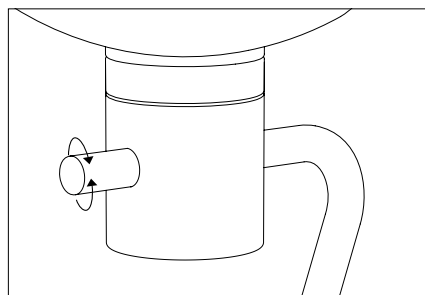

Baluna Table Lamp

Product Fact Sheet

Code / Colour:

BA-T / Black / RAL 9005 / ●

Characteristics:

- Built-in dimmable switch
- Triple coated opal glass diffuser
- Rotating lampshade
- Indoor use

Material:

Steel, Glass

Cord:

Length 2000 mm

Bulb:

Included - Dimmable LED
The product contains a light source of energy efficiency class A++

Light Source:

E14, Max 6W; max Ø36 mm

Ratings:

220-230 V; 50 Hz; IP 20; class I

Certificates:

CE | 874/2012 |

Packaging:

Width	270 mm
Depth	270 mm
Height	520 mm
Weight	3.1 kg

ON / OFF / dimm switch