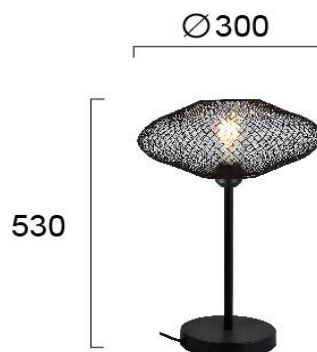

Product Datasheet

Code	4251700
Description	Table Light Electra
Family	ELECTRA
Type	TABLE LAMPS
Type of Lamp	E27
Watt	MAX 40W
Volt	220-240 VAC
Hertz	50-60 Hz
Class	II
IP	IP20
Environment	Indoor
Color	BLACK
Material	ELECTROSTATIC PAINTED STEEL
Length	D:300
Height	H:530
Width	