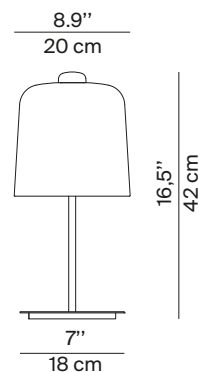

Insulation class:   

Reference code:	Complete lamp with diffuser Ø 20 cm
B0220	1B020=200001 matt black 1B020=200002 matt white 1B020=200013 matt brick red 1B020=200039 matt dove gray

Structure	
B0240D	1B020=40D001 matt black 1B020=40D002 matt white 1B020=40D013 matt brick red 1B020=40D039 matt dove gray

Diffusers Ø 40 cm	
B02/2	1B020/200001 matt black 1B020/200002 matt white 1B020/200013 matt brick red 1B020/200039 matt dove gray

B0220

B0240D + B02/2