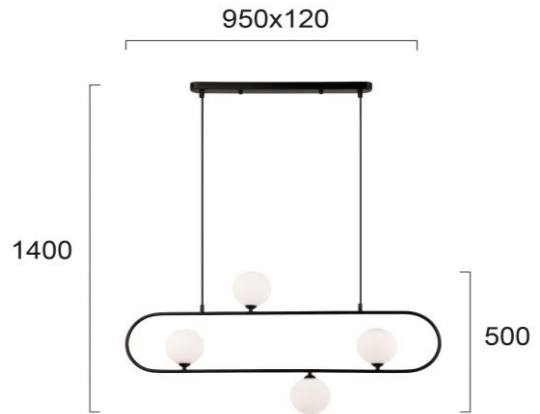

Product Datasheet

Code	4229800
Description	4/Lights Pendant Bar Fancy
Family	FANCY
Type	PENDANT
Type of Lamp	G9
Watt	4 x MAX 25W
Volt	220-240V
Hertz	50-60 Hz
Class	I
IP	IP20
Environment	INDOOR
Color	WHITE / BLACK
Material	ELECTROSTATIC PAINTED STEEL
Length	L:950
Height	H:1400
Width	P:120