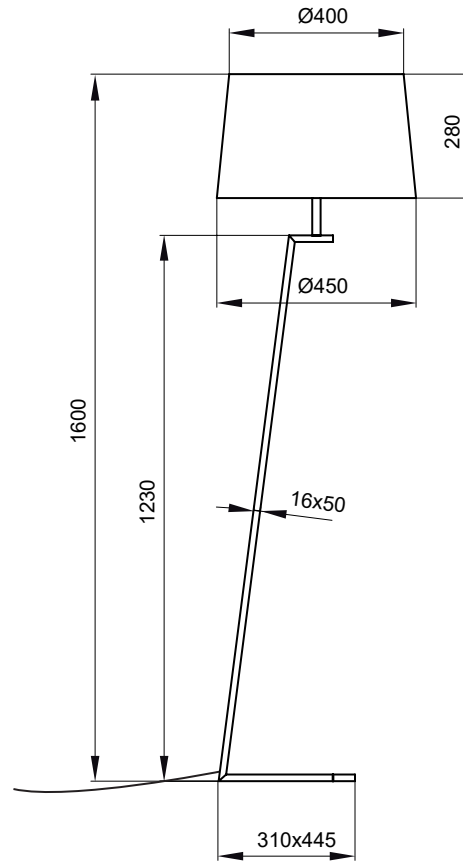

MEMPHIS LS

Floor lamp

Solid steel and real
wood laminate

This floor lamp has a daring and pure design that gives it a very nice modernity, while sobriety. Product delivered without bulb.

• TECHNICAL SPECIFICATIONS

Light source _____ E27
Power _____ 12W maxi
Material _____ Steel / Fabric or wood laminated
Color _____

• LOGISTIC SPECIFICATIONS

Packaging _____ 2 packages
Net weight _____ 3,5 kg
Gross weight _____ 5,16 kg
Package dimensions _____ TBA

• COMMERCIAL SPECIFICATIONS

Weight _____ 5,16 kg
Warranty _____ 2 years
Code EAN _____ 3131130365558
3131130366494

ALUMINOR

LUMINAIRES

852 CD 15, 06390 CONTES, FRANCE // +33 (0)4 93 91 60 10
contact@aluminor.fr // www.aluminor.fr