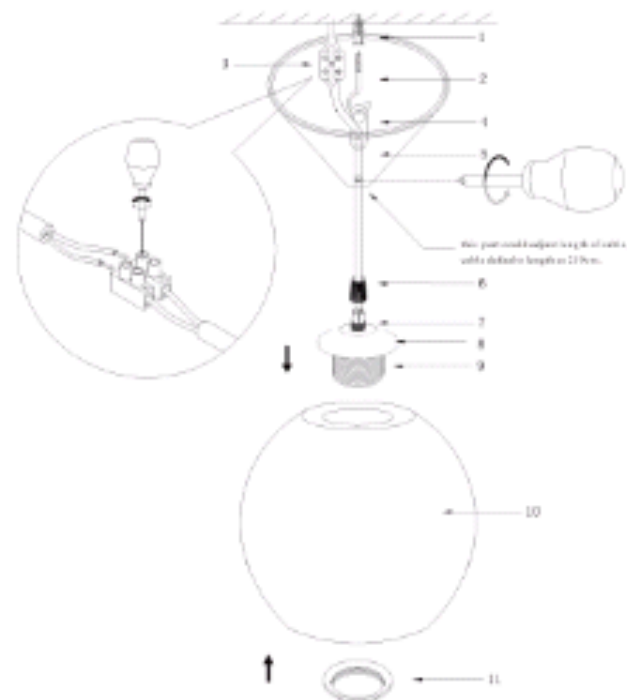

Grape pendel Ø15 Opal mat  
Glass shade: dia15cm H12.8cm  
Cable length: 2.5m  
E27 socket  
5705639740000

## INSTRUCTION MANUAL

- 1 Follow the instruction sketch.
- 2 Make sure power is OFF on the outlet, before beginning the installation.
- 3 Insert the light bulb.
- 4 Go through point 1 to 2 before connecting the lamp to the power.

230V E27 MAX 40W

Grape pendel Ø20 Opal mat  
Glass shade: dia20cm H17cm  
Cable length: 2.5m  
E27 socket  
5705639740017

230V E27 MAX 40W

Grape pendel Ø25 Opal mat  
Glass shade: dia25cm H22cm  
Cable length: 2.5m  
E27 socket  
5705639740086