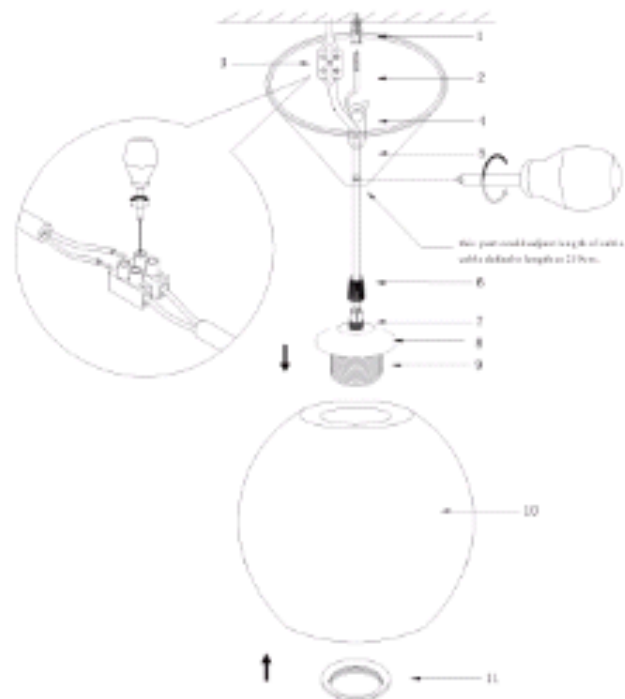

## INSTRUCTION MANUAL

- 1 Follow the instruction sketch.
- 2 Make sure power is OFF on the outlet, before beginning the installation.
- 3 Insert the light bulb.
- 4 Go through point 1 to 2 before connecting the lamp to the power.

230V E27 MAX 40W

Grape pendel Ø25 Opal mat  
Glass shade: dia25cm H22cm  
Cable length: 2.5m  
E27 socket  
5705639740086