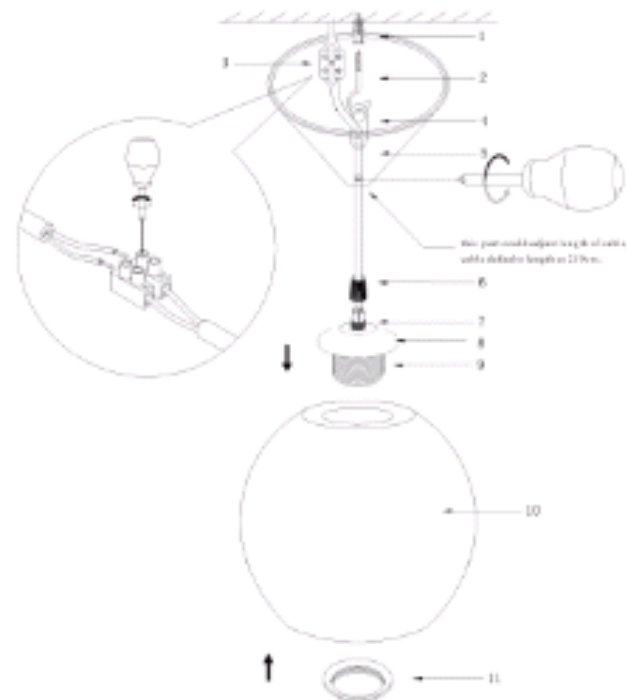

## INSTRUCTION MANUAL

- 1 Follow the instruction sketch.
- 2 Make sure power is OFF on the outlet, before beginning the installation.
- 3 Insert the light bulb.
- 4 Go through point 1 to 2 before connecting the lamp to the power.

230V E27 MAX 40W

Grape pendel Ø20 Opal mat  
Glass shade: dia20cm H17cm  
Cable length: 2.5m  
E27 socket  
5705639740017

230V E27 MAX 40W

Grape pendel Ø25 Opal mat  
Glass shade: dia25cm H22cm  
Cable length: 2.5m  
E27 socket  
5705639740086