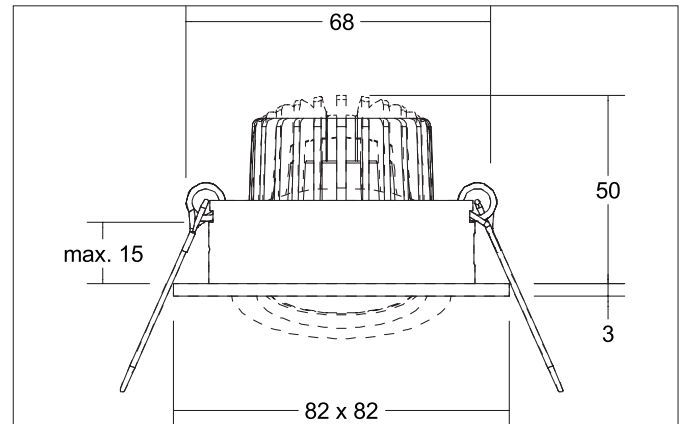

TIRREL-S LED recessed spot set, DALI dimmable, incl. connection**box**

Article no. 41444633

Light.
For Generations.**Tender**

LED recessed spot set, DALI dimmable, incl. connection box, Square. Toolless ceiling installation by installation springs. Ceiling cut-out Ø 68 mm, Installation depth 50 mm, Length 82 mm, Width 82 mm, Weight 0,285 kg, Reflector silver with rotationssymmetrical, deep, wide distributed light intensity. optimal light distribution due to a glass transparent cover. Luminous flux 680 lm, Power 1 x 6 W, Light colour warm white, Correlated color temperature (CCT) 3.000 K, Colour rendering index CRI > 80, Housing material: Aluminium / Glass, Colour: Chrome, Permissible ambient temperature (ta): -20 °C - +25 °C, Protection class (EN 61140): II, Degree of protection (DIN EN 60529): IP20, .With electronic driver, DALI-2 dimmable.

Product Benefits

- LED recessed spot in square design made of solid aluminum with LED module 6 W (3,000 K) and dimmable DALI converter WITHOUT glow-in-the-dark effect.
- Ceiling cut-out 68 mm, diameter 82 mm, installation depth 50 mm, IP20.
- Pivoting range 25°.
- Large color variation. Without visible snap ring.
- Classic, formally restrained design.
- In the same optics also in GX5.3 or GU10 version and as a dimmable trailing-edge phase or DALI and as a loudspeaker version.
- In addition, in the same surface structure and in the same color also available in round design.

TIRREL-S LED recessed spot set, DALI dimmable, incl. connection**box**

Article no. 41444633

Light.
For Generations.

Article data	
Article no.	41444633
GTIN	4251433951131
Series name	TIRREL-S
Short description	LED recessed spot set, DALI dimmable, incl. connection box
Material	Aluminium / Glass
Colour	Chrome
Type of surface	Matt
Shape	Square
Built-in diameter	68 mm
Installation depth	50 mm
Length	82 mm
Width	82 mm
Height	3 mm
Scope of delivery	Incl. 5-pole connection box
Weight	0.285 kg