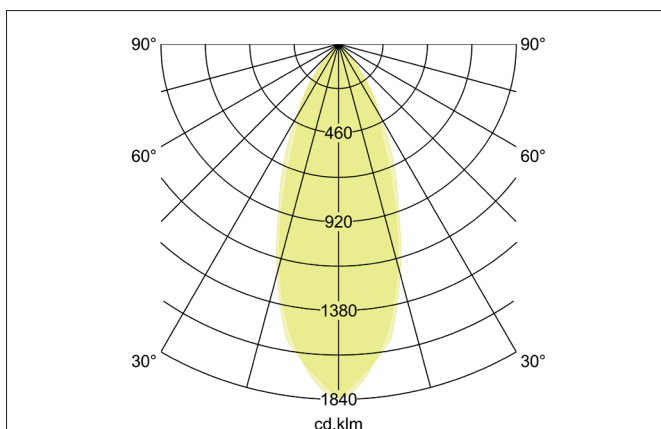

TIRREL-S LED recessed spot set, DALI dimmable, incl. connection**box**

Article no. 41444633

Light.
For Generations.**Tender**

LED recessed spot set, DALI dimmable, incl. connection box, Square. Toolless ceiling installation by installation springs. Ceiling cut-out Ø 68 mm, Installation depth 50 mm, Length 82 mm, Width 82 mm, Weight 0,285 kg, Reflector silver with rotationssymmetrical, deep, wide distributed light intensity. optimal light distribution due to a glass transparent cover. Luminous flux 680 lm, Power 1 x 6 W, Light colour warm white, Correlated color temperature (CCT) 3.000 K, Colour rendering index CRI > 80, Housing material: Aluminium / Glass, Colour: Chrome, Permissible ambient temperature (ta): -20 °C - +25 °C, Protection class (EN 61140): II, Degree of protection (DIN EN 60529): IP20, .With electronic driver, DALI-2 dimmable.

Product Benefits

- LED recessed spot in square design made of solid aluminum with LED module 6 W (3,000 K) and dimmable DALI converter WITHOUT glow-in-the-dark effect.
- Ceiling cut-out 68 mm, diameter 82 mm, installation depth 50 mm, IP20.
- Pivoting range 25°.
- Large color variation. Without visible snap ring.
- Classic, formally restrained design.
- In the same optics also in GX5.3 or GU10 version and as a dimmable trailing-edge phase or DALI and as a loudspeaker version.
- In addition, in the same surface structure and in the same color also available in round design.

Lighting technology	
Colour temperature	3.000 K
Light colour	White
Light output	Direct
Luminous flux	680 lm
System efficiency	113 lm/W
Colour rendering	CRI > 80
Reflector	High-gloss
Reflektorfarbe	silver
Beam angle	38°
Light sharing	Symmetric
Adjustable color temperature	No