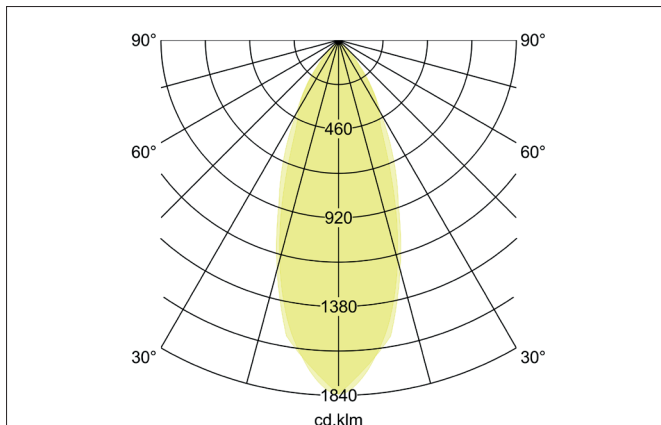

TIRREL-R LED recessed spot set, DALI dimmable, incl. connection**box**

Article no. 41443073

Light.
For Generations.**Tender**

LED recessed spot set, DALI dimmable, incl. connection box, Round. Toolless ceiling installation by installation springs. Ceiling cut-out Ø 68 mm, Installation depth 50 mm, Outer diameter 82 mm, Weight 0,277 kg, Reflector silver with rotationssymmetrical, deep, wide distributed light intensity. optimal light distribution due to a glass transparent cover. Luminous flux 680 lm, Power 1 x 6 W, Light colour warm white, Correlated color temprature (CCT) 3.000 K, Colour rendering index CRI > 80, Housing material: Aluminium / Glass / Plastic, Colour: White, Permissible ambient temperature (ta): -20 °C - +25 °C, Protection class (EN 61140): II, Degree of protection (DIN EN 60529): IP20, .With electronic driver, DALI-2 dimmable.

Product Benefits

- LED recessed spotlight in round design made of solid aluminum with LED module 6 W (3.000 K) and dimmable DALI converter WITHOUT glow-in-the-dark effect.
- Ceiling cut-out 68 mm, diameter 82 mm, installation depth 50 mm, IP20.
- Swivel range 25°.
- Large color variation. Without visible snap ring.
- Classic, formally restrained design.
- In the same optics also in GX5.3 or GU10 version and as a dimmable Set phase section or DALI and as a loudspeaker version.
- In addition, in the same surface structure and in the same color also available in square version.

Lighting technology	
Colour temperature	3.000 K
Light output	Direct
Luminous flux	680 lm
System efficiency	113 lm/W
Colour rendering	CRI > 80
Reflector	High-gloss
Reflektorfarbe	silver
Beam angle	38°
Light sharing	Symmetric
Adjustable color temperature	No