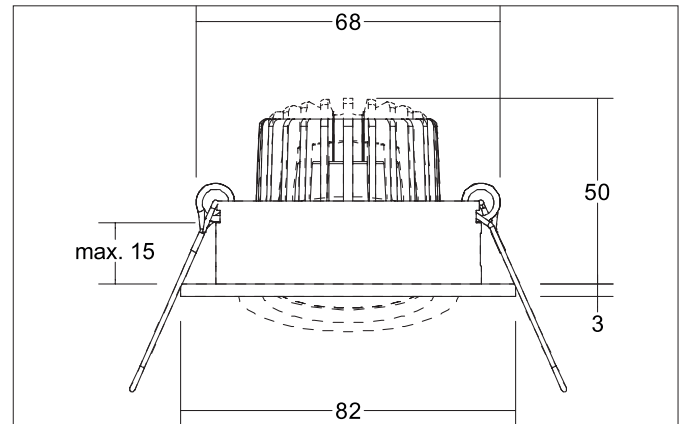

TIRREL-R LED recessed spot set, DALI dimmable, incl. connection**box**

Article no. 41443073

Light.
For Generations.**Tender**

LED recessed spot set, DALI dimmable, incl. connection box, Round. Toolless ceiling installation by installation springs. Ceiling cut-out Ø 68 mm, Installation depth 50 mm, Outer diameter 82 mm, Weight 0,277 kg, Reflector silver with rotationssymmetrical, deep, wide distributed light intensity. optimal light distribution due to a glass transparent cover. Luminous flux 680 lm, Power 1 x 6 W, Light colour warm white, Correlated color temprature (CCT) 3.000 K, Colour rendering index CRI > 80, Housing material: Aluminium / Glass / Plastic, Colour: White, Permissible ambient temperature (ta): -20 °C - +25 °C, Protection class (EN 61140): II, Degree of protection (DIN EN 60529): IP20, .With electronic driver, DALI-2 dimmable.

Product Benefits

- LED recessed spotlight in round design made of solid aluminum with LED module 6 W (3.000 K) and dimmable DALI converter WITHOUT glow-in-the-dark effect.
- Ceiling cut-out 68 mm, diameter 82 mm, installation depth 50 mm, IP20.
- Swivel range 25°.
- Large color variation. Without visible snap ring.
- Classic, formally restrained design.
- In the same optics also in GX5.3 or GU10 version and as a dimmable Set phase section or DALI and as a loudspeaker version.
- In addition, in the same surface structure and in the same color also available in square version.

TIRREL-R LED recessed spot set, DALI dimmable, incl. connection**box**

Article no. 41443073

Light.
For Generations.

Article data	
Article no.	41443073
GTIN	4251433949121
Series name	TIRREL-R
Short description	LED recessed spot set, DALI dimmable, incl. connection box
Material	Aluminium / Glass / Plastic
Colour	White
Type of surface	Matt
Shape	Round
Outer diameter	82 mm
Built-in diameter	68 mm
Installation depth	50 mm
Hight	3 mm
Scope of delivery	Incl. 5-pole connection box
Weight	0.277 kg