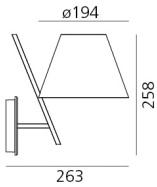

LUMINAIRE

- Watt: **6W**
- Delivered lumens output: **326lm**
- CCT: **2700K**
- Efficiency: **65%**
- Efficacy: **54.3lm/W**
- CRI: **80**

DESCRIPTION

An archetypal lampshade balanced on a tilted stem. Simple elements, exquisitely combined into an amazing geometric composition, recall basic forms matched with different materials for technological reasons. Despite its plain and simple look, this lamp clearly conveys the skills of Artemide. The lampshade is a lightweight plastic volume closed by two diffusers that produce a pleasant soft direct and indirect light. The joint connects the lampshade with the aluminium stem on a minimal support. These simple elements are combined into a plain and elegant object, where the tilted stem is counterbalanced by the lampshade's volume.

PRODUCT CODE: 1752030A

FEATURES

- Article Code: **1752030A**
- Colour: **Black**
- Installation: **Wall**
- Material: **Polycarbonate, aluminium, methacrylate**
- Series: **Design Collection**
- Environment: **Indoor**
- Emission: **diffused**
- design by: **Quaglio Simonelli**

DIMENSIONS

- Width: **cm 26.3**
- Height: **cm 25.8**
- Diameter: **cm 19.4**

SOURCES NOT INCLUDED

- Category: **LED RETROFIT**
- Number: **1**
- Watt: **6W**
- Socket: **E14**
- Color temperature (K): **2700K**
- CRI: **80**
- Service Life: **L70(6K) > 25000h**