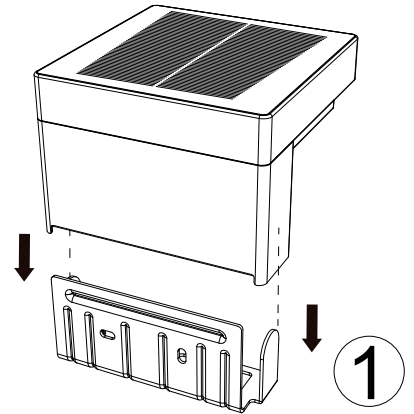

 X2       X2

1

2

3

(GB)

USB-C charge port

Input: DC 5V/1A

ON+ Mode I : The light will stay on 50lm at dusk (lux value≤50lux).