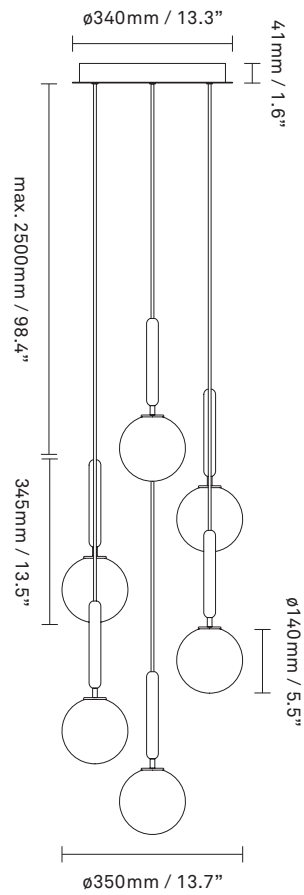

NUURA

MIIRA 6
brass / optic clear

Design: Sofie Refer, 2020

Miira 6 in brass finish with mouth-blown optic clear glass.

Explore the rest of the **Miira collection** on our website, [here](#)

Product no.: EU - 2031011 / US - 3031011

Materials: Anodized metal, mouth-blown glass,
fabric covered cable

Light source: Socket: G9
Max wattage: 7W LED
Voltage (V): 220-240V / 120V

Dimensions: \varnothing 350mm / 13.7in x 345mm / 13.5in
Cable length: max. 2500mm / 98.4in

Weight: Armature + glass: 6950g

See recommended light source [here](#)

Packaging: Dimensions: L: 800mm / 31.4in x W:
600mm / 23.6in x H: 470mm / 18.5in
Weight: 4050g
Total weight incl. product: 11000g
Number of parcels: 7
Material: Brown cardboard