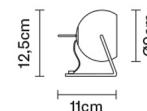

BELUGA WHITE

D57B0701

Marc Sadler

Dimensions

Description

Table lamp with polished chrome-plated structure. Adjustable polished white blown glass diffuser.

Voltage

220-240V

Net: 0.92 kg

Packaging

Gross weight: 0.99 kg
Volume: 0.004 m³
Number of boxes: 1

Specs

IP20

In the same family