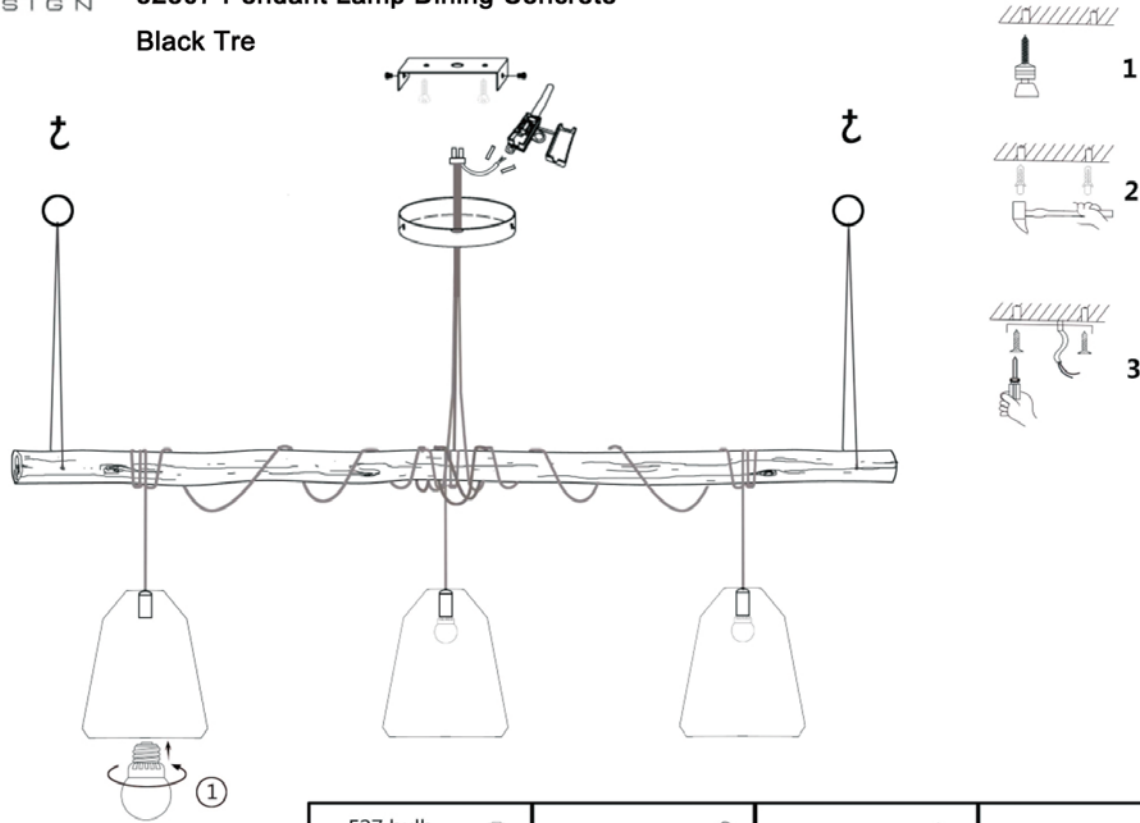

KARE
DESIGN

**52307 Pendant Lamp Dining Concrete
Black Tre**

E27 bulb (not included) Max 40W 	(not included) 	(not included) 	⌘
3 pcs	2 pcs	2 pcs	2 pcs