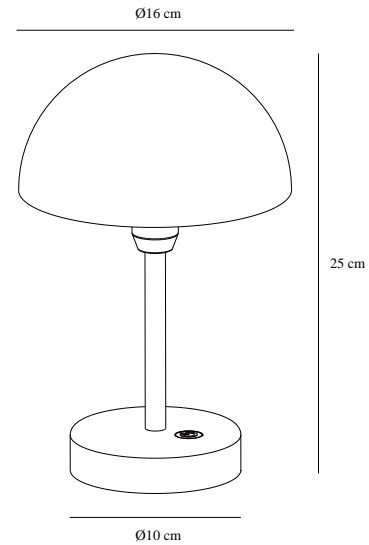

ELLEN TO-GO | BATTERY LIGHT | BROWN

2418015018

nordlux®

Voltage (V): 3,7 Volt
IP degree: IP44
Class (Class 1, Class 2, Class 3):
Class 3 (Low voltage)
Socket type: LED – Non-replaceable light source
Switch placement: On the table/ground base
Parallel connection: False

Primary material: Aluminium
Secondary material: Plastic
Colour of the cable: Black
Length of the cable (cm): 100
Surface material of the cable: Plastic
Is the cable replaceable: False
Suitable for Seaside: False
Colour: Brown

IK degree: IK02
Height (cm) : 25
Width (cm): 16
Shade Diameter (cm): 16
EAN: 5704924025631
TUN: 2513780
Item Number: 2418015018
Pcs Per Master Carton: 3
Sales Box Height (cm): 27.5

Sales Box Width(cm): 19.5
Sales Box Depth (cm): 19.5
Sales Box Volume m³ : 0.0105
Product net weight (kg): 0.62