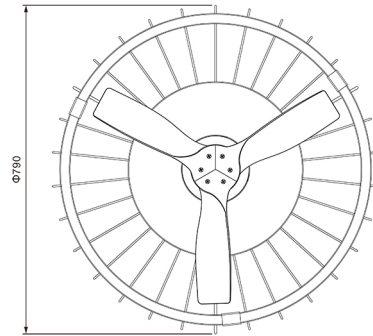

Collection: VENTILACION
Family: NATURE

Reference: 7809
Date: 18/09/2021

MAIN DATA		SIZES	
Category:	Decorative Indoor	Height (h):	21.2 cm
Tipology:	15	Diameter (ø):	79 cm
Description:	Ceiling Lamp LED 75W Fan 30W	Width (l):	
Finish:	Wood/White	Depth (w):	
Material:	Metal/ABS		
EAN:	8435153278099		

LOGISTIC

Total box per item:	1	INDIV.
	Box 1	Gross weight: 10,40 kg
CBM Ind. Box:	0,116 m ³	Nett weight: 6,80 kg
Box height (h):	28.5 cm	
Box width (l):	74.5 cm	
Box depth (w):	54.5 cm	

INSTALLATION

Class protection:	I	Guarantee:	5 years	Charger:	
Input:	220-240V~ 50/60Hz	ERP:	A -> A++	Bluetooth:	NO
Beam angle:		IP Protection:	IP20	Speaker:	
Cut hole:		CRI:	>= 80		