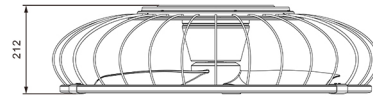

Collection: VENTILACION
Family: NATURE

Reference: 7809
Date: 18/09/2021

MAIN DATA		SIZES	
Category:	Decorative Indoor	Height (h):	21.2 cm
Tipology:	15	Diameter (ø):	79 cm
Description:	Ceiling Lamp LED 75W Fan 30W	Width (l):	
Finish:	Wood/White	Depth (w):	
Material:	Metal/ABS		
EAN:	8435153278099		

LOGISTIC

Total box per item:	1	INDIV.
	Box 1	Gross weight: 10,40 kg
CBM Ind. Box:	0,116 m ³	Nett weight: 6,80 kg
Box height (h):	28.5 cm	
Box width (l):	74.5 cm	
Box depth (w):	54.5 cm	

INSTALLATION

Class protection:	I	Guarantee:	5 years	Charger:	
Input:	220-240V~ 50/60Hz	ERP:	A -> A++	Bluetooth:	NO
Beam angle:		IP Protection:	IP20	Speaker:	
Cut hole:		CRI:	>= 80		