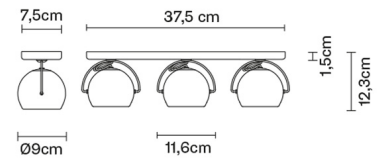

BELUGA COLOUR

D57G2500

Marc Sadler

Description

Wall/ceiling lamp with adjustable transparent crystal diffusers. Polished chrome-plated metal structure.

Dimensions

Voltage

220-240V

Socket

3xGU10

Material

Crystal glass - Metal

Light source and alternative bulbs

cod. A11105C01

GU10 3x7W - LED
Max Watt. 3x50W

Available diffuser colours

Available structure colours

■ Chrome

Not included accessories

Bulb

In the same family

Weight Lamp

Net: 2.95 kg

Packaging

Gross weight: 2.95 kg
Volume: 0.014 m³
Number of boxes: 1

Specs