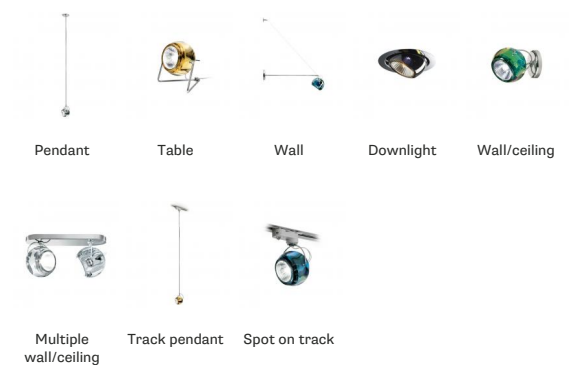

BELUGA COLOUR

D57G2500

Marc Sadler

Description

Wall/ceiling lamp with adjustable transparent crystal diffusers. Polished chrome-plated metal structure.

Dimensions

Voltage

220-240V

Socket

3xGU10

Material

Crystal glass - Metal

Light source and alternative bulbs

cod. A11105C01

GU10 3x7W - LED
Max Watt. 3x50W

Available diffuser colours

Available structure colours

■ Chrome

Not included accessories

Bulb

In the same family

Weight Lamp

Net: 2.95 kg

Packaging