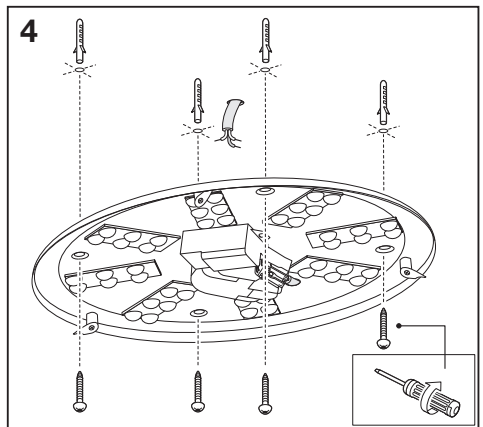

ORBIS

	EAN	W	lm	K	Δ (°C)	V~	mA	Hz	PF
ORBIS PLATE 510 RD 32W 830 CLICKSEN	4058075472853	32	1800	3000	-20...+40	220-240	220	50/60	>0.9
ORBIS SPARKLEDOT 440 32W 830 CLICKSEN	4058075472891	32	2250	3000	-20...+40	220-240	220	50/60	>0.9

6b Detection area

1	2	
ON	ON	100%
ON	-	75%
-	ON	50%
-	-	25%

Hold time

3	4	5	
ON	ON	ON	5s
ON	ON	-	30s
ON	-	ON	1min
ON	-	-	3min
-	ON	ON	5min
-	ON	-	10min
-	-	ON	20min
-	-	-	30min

Daylight sensor

6	7	8	
ON	ON	ON	2Lux 
ON	ON	-	10Lux 
-	ON	-	25Lux 
ON	-	-	50Lux 
-	-	-	Disable 