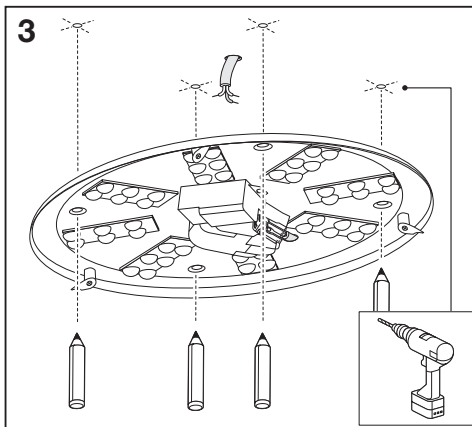

ORBIS

	EAN	W	lm	K	Δ (°C)	V~	mA	Hz	PF
ORBIS PLATE 510 RD 32W 830 CLICKSEN	4058075472853	32	1800	3000	-20...+40	220-240	220	50/60	>0.9
ORBIS SPARKLEDOT 440 32W 830 CLICKSEN	4058075472891	32	2250	3000	-20...+40	220-240	220	50/60	>0.9

6b Detection area

1	2	
ON	ON	100%
ON	-	75%
-	ON	50%
-	-	25%

Hold time

3	4	5	
ON	ON	ON	5s
ON	ON	-	30s
ON	-	ON	1min
ON	-	-	3min
-	ON	ON	5min
-	ON	-	10min
-	-	ON	20min
-	-	-	30min

Daylight sensor

6	7	8	
ON	ON	ON	2Lux 
ON	ON	-	10Lux 
-	ON	-	25Lux 
ON	-	-	50Lux 
-	-	-	Disable 