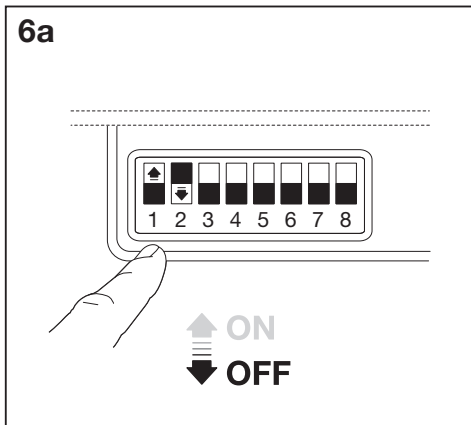

6b Detection area

1	2	
ON	ON	100%
ON	-	75%
-	ON	50%
-	-	25%

Hold time

3	4	5	
ON	ON	ON	5s
ON	ON	-	30s
ON	-	ON	1min
ON	-	-	3min
-	ON	ON	5min
-	ON	-	10min
-	-	ON	20min
-	-	-	30min

Daylight sensor

6	7	8	
ON	ON	ON	2Lux 
ON	ON	-	10Lux 
-	ON	-	25Lux 
ON	-	-	50Lux 
-	-	-	Disable 