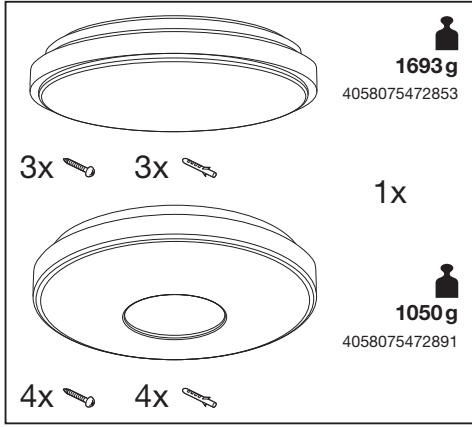

ORBIS

	EAN	W	lm	K	Δ (°C)	V~	mA	Hz	PF
ORBIS PLATE 510 RD 32W 830 CLICKSEN	4058075472853	32	1800	3000	-20...+40	220-240	220	50/60	>0.9
ORBIS SPARKLEDOT 440 32W 830 CLICKSEN	4058075472891	32	2250	3000	-20...+40	220-240	220	50/60	>0.9

6b Detection area

1	2	
ON	ON	100%
ON	-	75%
-	ON	50%
-	-	25%

Hold time

3	4	5	
ON	ON	ON	5s
ON	ON	-	30s
ON	-	ON	1min
ON	-	-	3min
-	ON	ON	5min
-	ON	-	10min
-	-	ON	20min
-	-	-	30min

Daylight sensor

6	7	8	
ON	ON	ON	2Lux 
ON	ON	-	10Lux 
-	ON	-	25Lux 
ON	-	-	50Lux 
-	-	-	Disable 